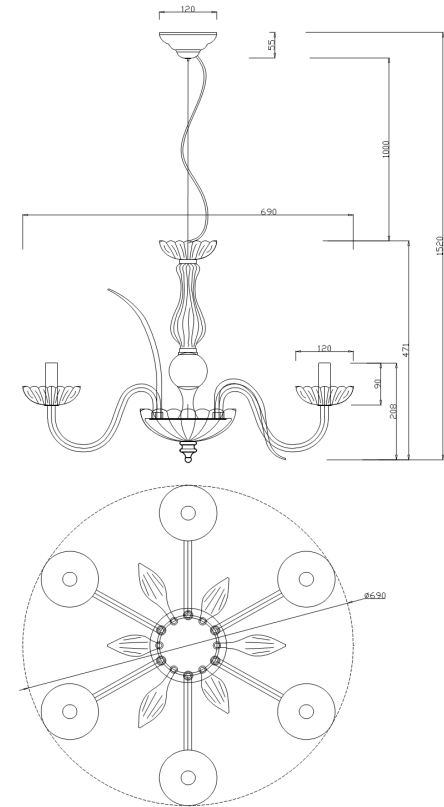

Instruction

Collection: DIAMANT CRYSTAL
Series: LUCIANO
Model: DIA587-PL-06-R
Ceiling

- Ceiling

6 x E14 (40W)

MAYTONI
DECORATIVE LIGHTING

www.maytoni.de