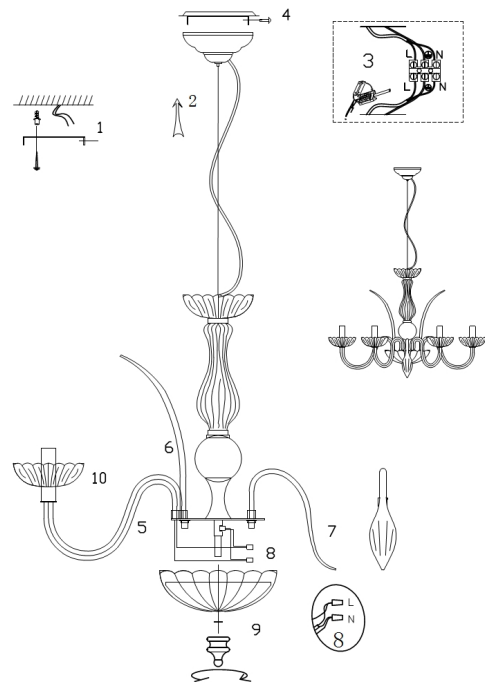

Instruction

Collection: DIAMANT CRYSTAL
Series: LUCIANO
Model: DIA587-PL-06-R
Ceiling

- Ceiling

6 x E14 (40W)

MAYTONI
DECORATIVE LIGHTING

www.maytoni.de