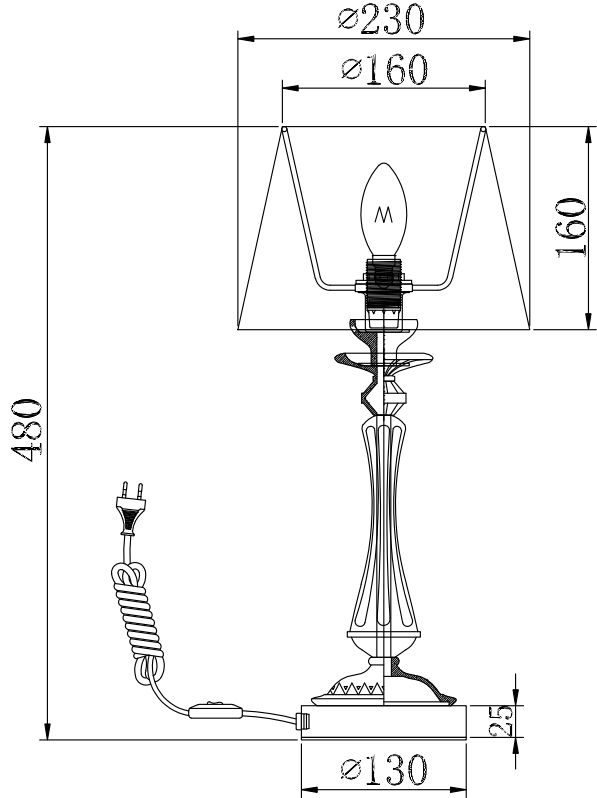

Instruction

Collection: Elegant
Series: Adelia
Model: ARM540-TL-01-W
Mobile

1 x E14 (40w)

MAYTONI
DECORATIVE LIGHTING

www.maytoni.de