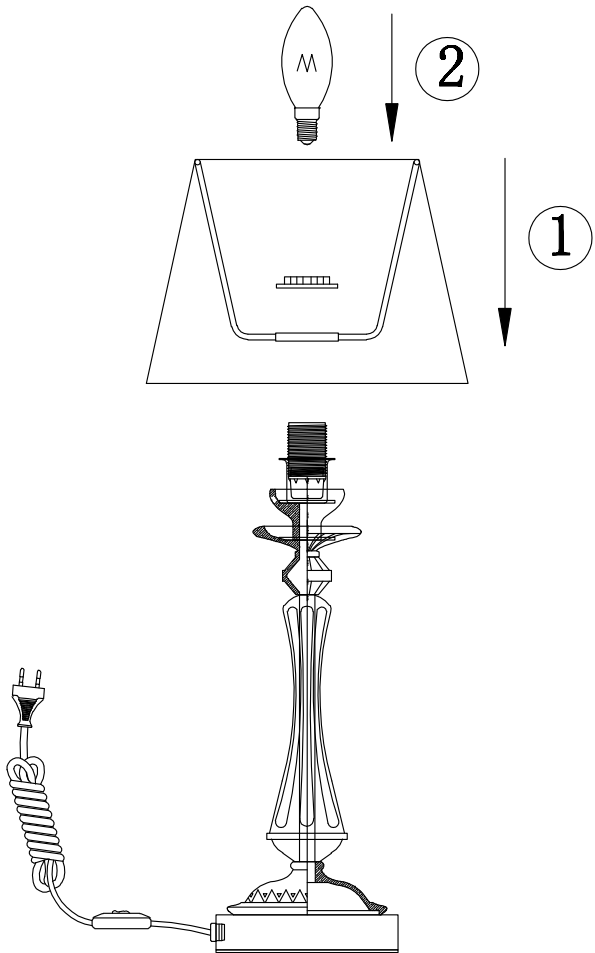

Instruction

Collection: Elegant
Series: Adelia
Model: ARM540-TL-01-W
Mobile

1 x E14 (40w)

MAYTONI
DECORATIVE LIGHTING

www.maytoni.de