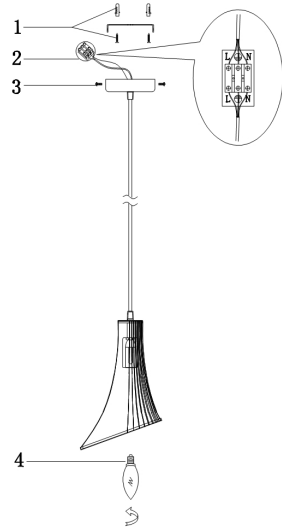

# Instruction

Collection: LOFT  
Series: GINGER AND FRED  
Model: T062-PL-16-B  
Ceiling

- Ceiling

1 x E14 (40W)

**MAYTONI**  
DECORATIVE LIGHTING

[www.maytoni.de](http://www.maytoni.de)