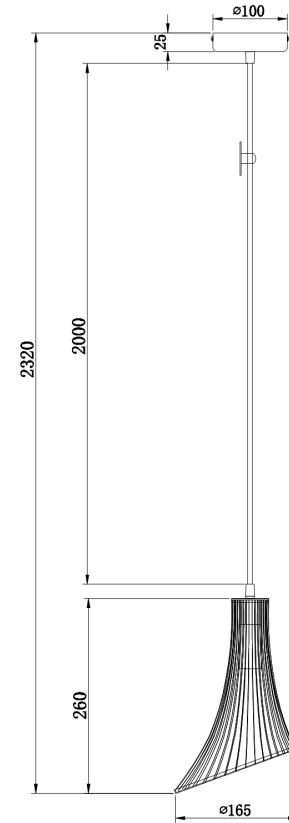

# Instruction

Collection: LOFT  
Series: GINGER AND FRED  
Model: T062-PL-16-B  
Ceiling

- Ceiling

1 x E14 (40W)

**MAYTONI**  
DECORATIVE LIGHTING

[www.maytoni.de](http://www.maytoni.de)