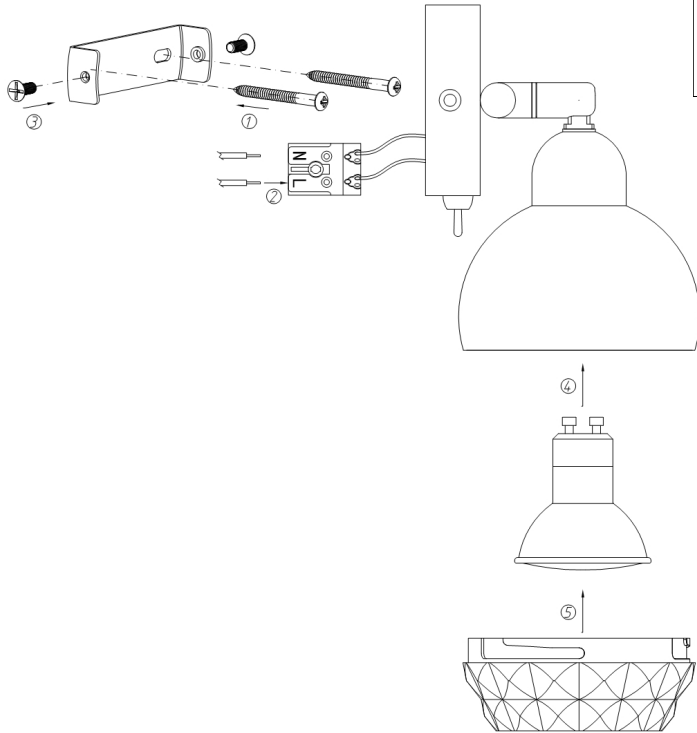

# Instruction

Collection: SPOT  
Series: FACETS  
Model: SP006-CW-02-N  
Wall & ceiling

- Wall & ceiling

2 x GU10(50W)

**MAYTONI**  
DECORATIVE LIGHTING

[www.maytoni.de](http://www.maytoni.de)