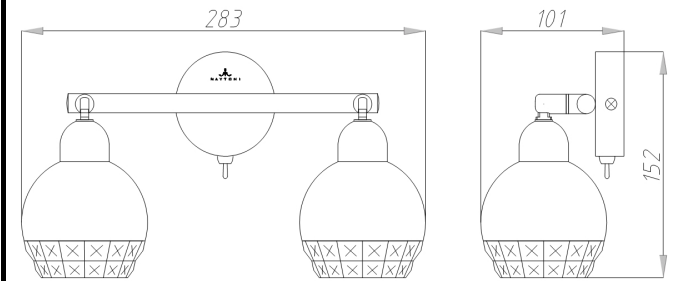

# Instruction

Collection: SPOT  
Series: FACETS  
Model: SP006-CW-02-N  
Wall & ceiling

- Wall & ceiling

2 x GU10(50W)

**MAYTONI**  
DECORATIVE LIGHTING

[www.maytoni.de](http://www.maytoni.de)