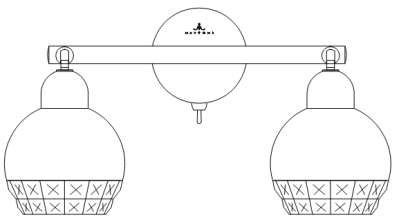

# Instruction

Collection: SPOT  
Series: FACETS  
Model: SP006-CW-02-N  
Wall & ceiling

- Wall & ceiling

2 x GU10(50W)

**MAYTONI**  
DECORATIVE LIGHTING

[www.maytoni.de](http://www.maytoni.de)