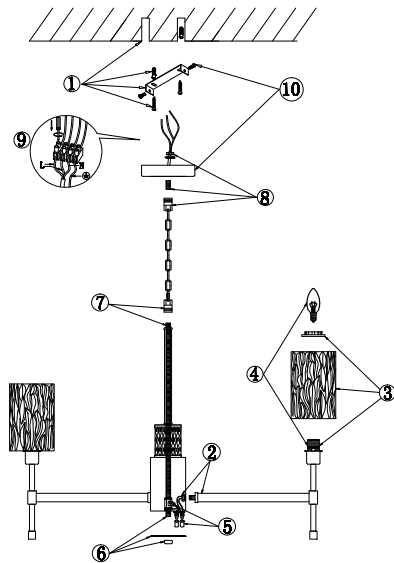

FREYA
TRADITION OF QUALITY

Instruction

FR5133PL-06CH

6 x E14 (60W)

Model: FR5133PL-06CH
Collection: Modern
Series: Elsa

Ceiling Lamps