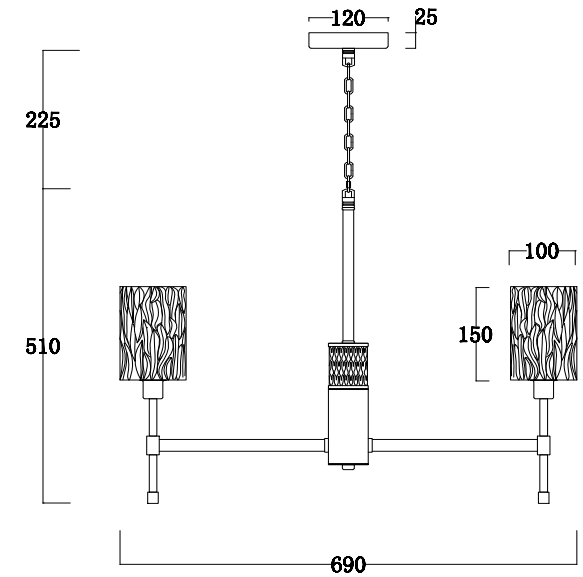

FREYA
TRADITION OF QUALITY

Instruction

FR5133PL-06CH

6 x E14 (60W)

Model: FR5133PL-06CH
Collection: Modern
Series: Elsa

Ceiling Lamps