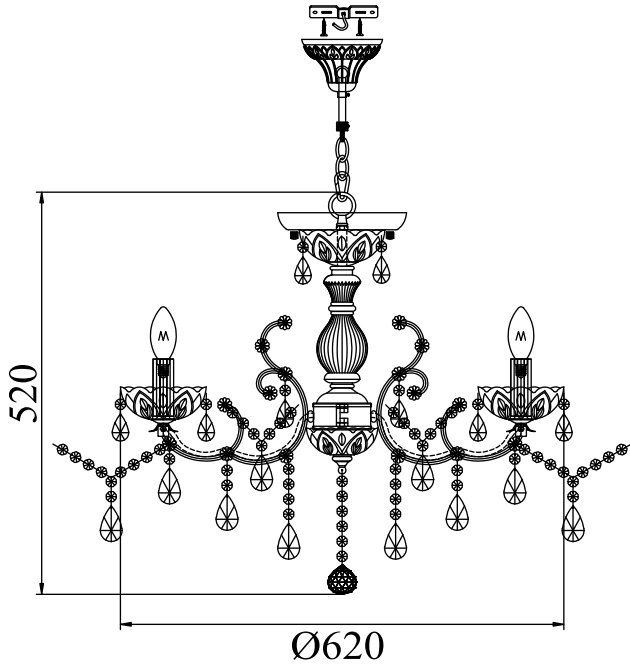

Instruction

Collection: Diamant crystal
 Series: Sevilla
 Model: DIA004-06-G
 Suspended

- A=4
- B=1
- C=6
- D=24
- E=6
- F=6
- G=6
- H=6
- I=6

 6 x E14 (60w)

MAYTONI
 DECORATIVE LIGHTING
www.maytoni.de