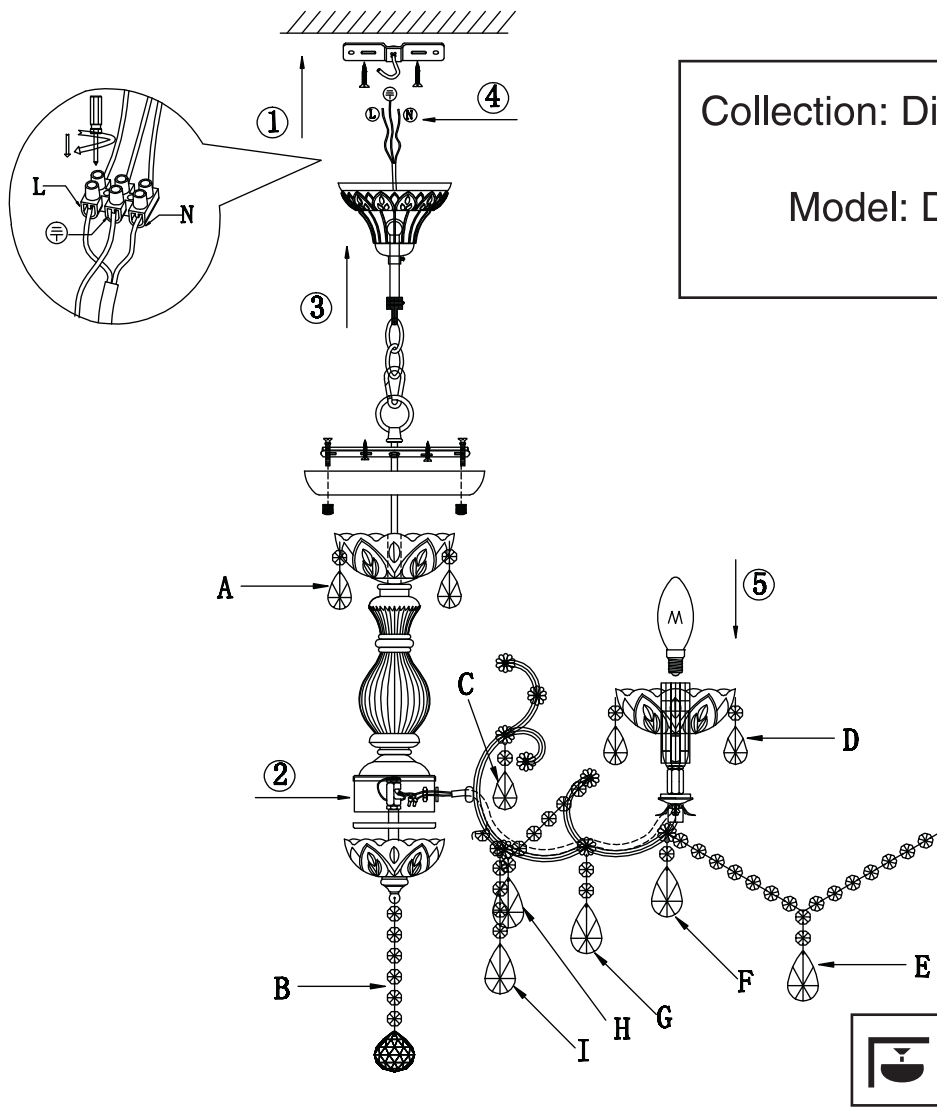

Instruction

Collection: Diamant crystal
 Series: Sevilla
 Model: DIA004-06-G
 Suspended

- A=4
- B=1
- C=6
- D=24
- E=6
- F=6
- G=6
- H=6
- I=6

 6 x E14 (60w)

MAYTONI
 DECORATIVE LIGHTING
www.maytoni.de