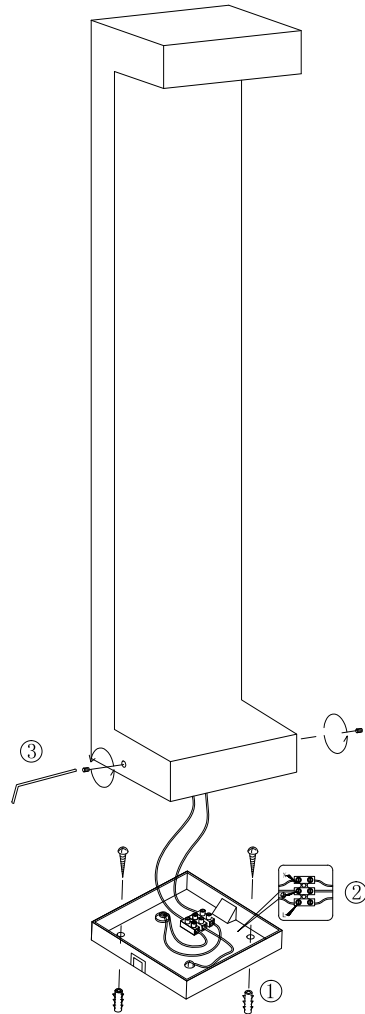

Instruction

O013FL-L9B

MAX 9W
460 Lumen

Model: O013FL-L9B
Collection: Outdoor
Series: Barclay Street

Floor Lamps