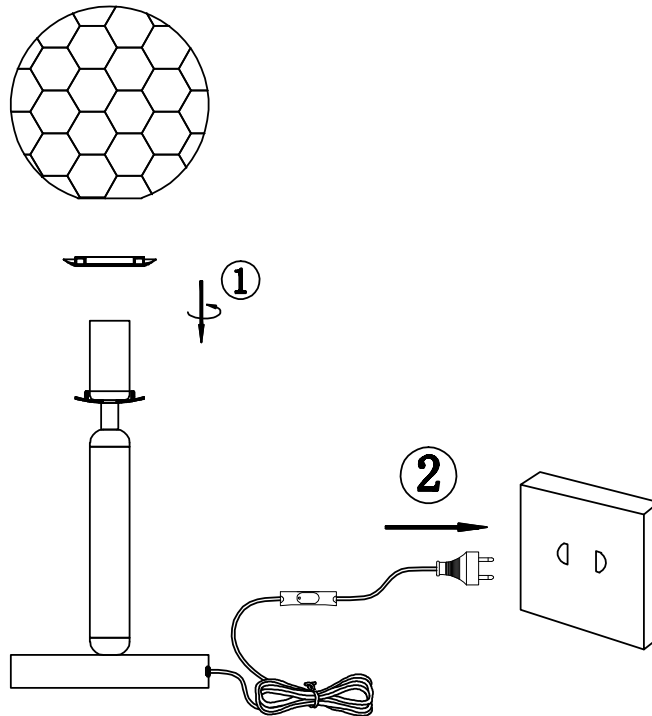

FREYA
TRADITION OF QUALITY

Instruction

FR5122TL-01BS

1 x E14 (40W)

Model: FR5122TL-01BS
Collection: Modern
Series: Zelda

Table Lamps