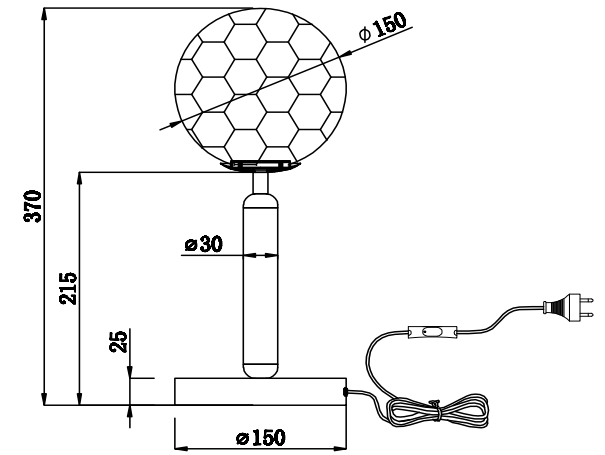

FREYA
TRADITION OF QUALITY

Instruction

FR5122TL-01BS

1 x E14 (40W)

Model: FR5122TL-01BS
Collection: Modern
Series: Zelda

Table Lamps