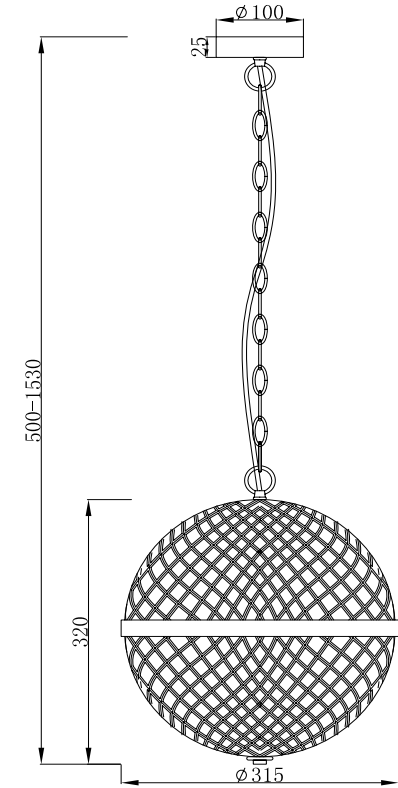

# Instruction

P004PL-02CH

2 x E14 (40W)

Model: P004PL-02CH  
Collection: Neoclassic  
Series: Yonkers

Ceiling Lamps