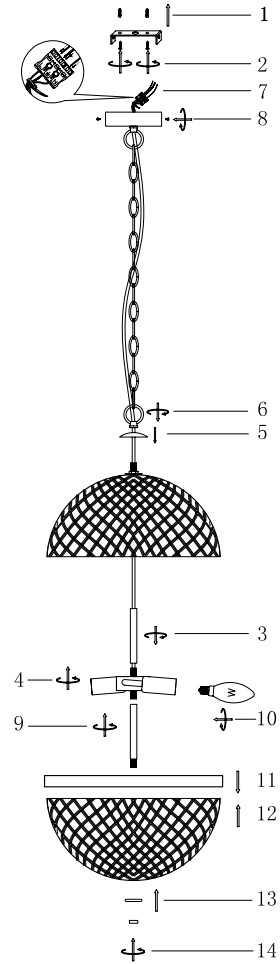

# Instruction

P004PL-02CH

2 x E14 (40W)

Model: P004PL-02CH  
Collection: Neoclassic  
Series: Yonkers

Ceiling Lamps