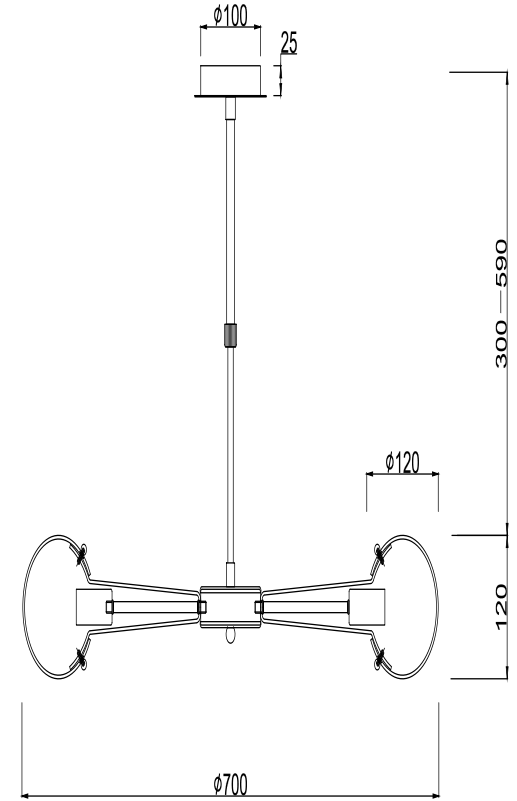

FREYA
TRADITION OF QUALITY

Instruction

FR5024PL-08GR

8 x E14 (40W)

Model: FR5024PL-08GR
Series: Seona

Ceiling Lamps