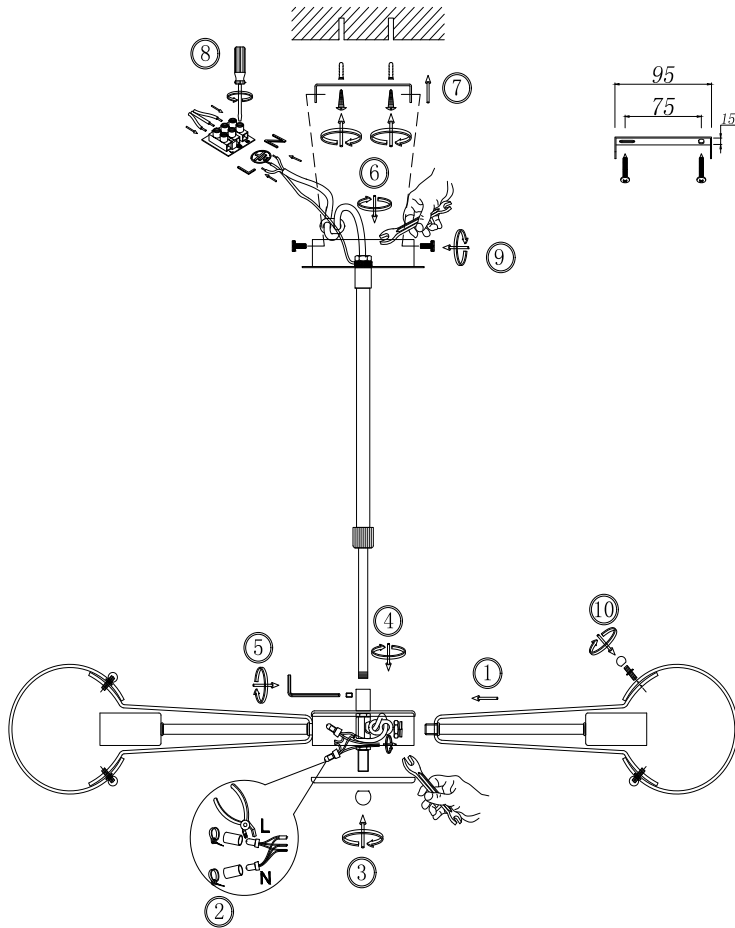

FREYA
TRADITION OF QUALITY

Instruction

FR5024PL-08GR

8 x E14 (40W)

Model: FR5024PL-08GR
Series: Seona

Ceiling Lamps