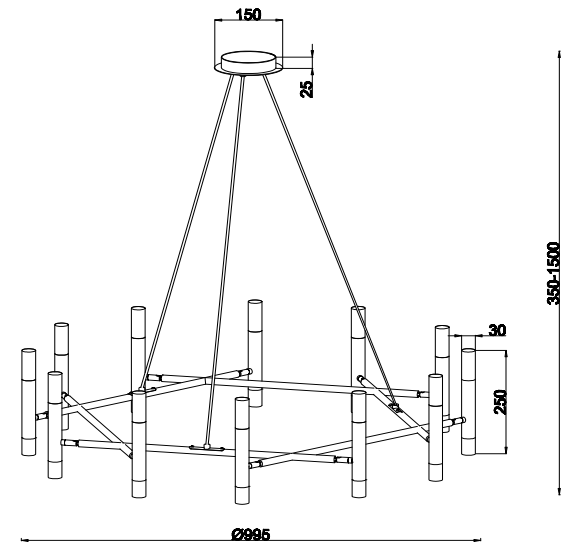

# Instruction

MOD031PL-24B

24 x G9 (25W)

Model: MOD031PL-24B  
Collection: Modern  
Series: Eclipse

Ceiling Lamps