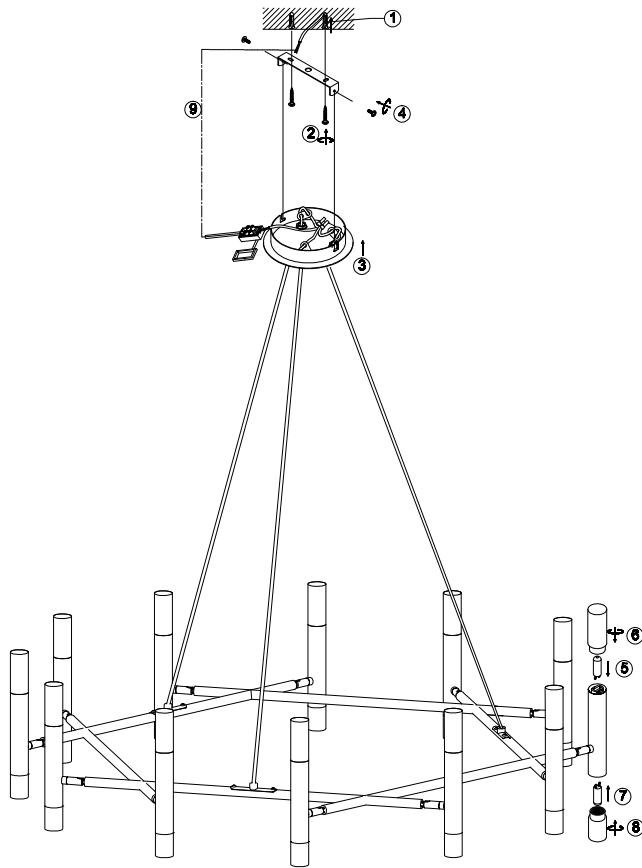

# Instruction

MOD031PL-24B

24 x G9 (25W)

Model: MOD031PL-24B  
Collection: Modern  
Series: Eclipse

Ceiling Lamps