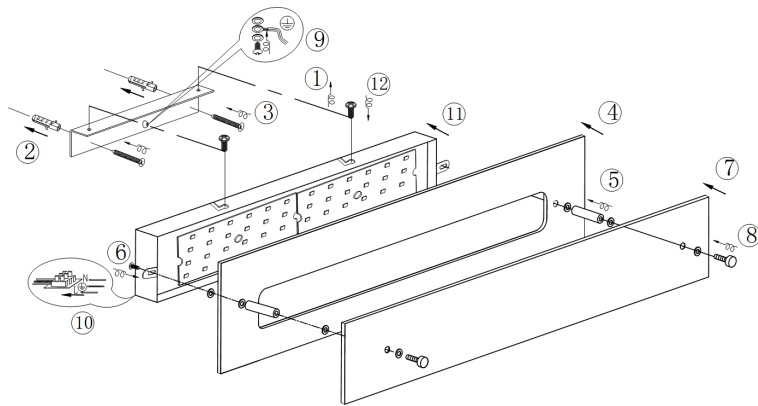

Instruction

Collection: CEILING & WALL

Series: ANSON

Model: C311-WL-01-4W-WB

Wall

- Wall

max 4W
255 LM

MAYTONI
DECORATIVE LIGHTING