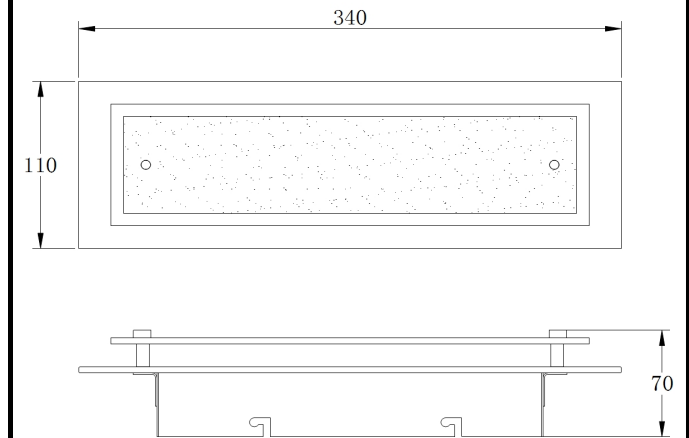

Instruction

Collection: CEILING & WALL

Series: ANSON

Model: C311-WL-01-4W-WB

Wall

- Wall

max 4W
255 LM

MAYTONI
DECORATIVE LIGHTING