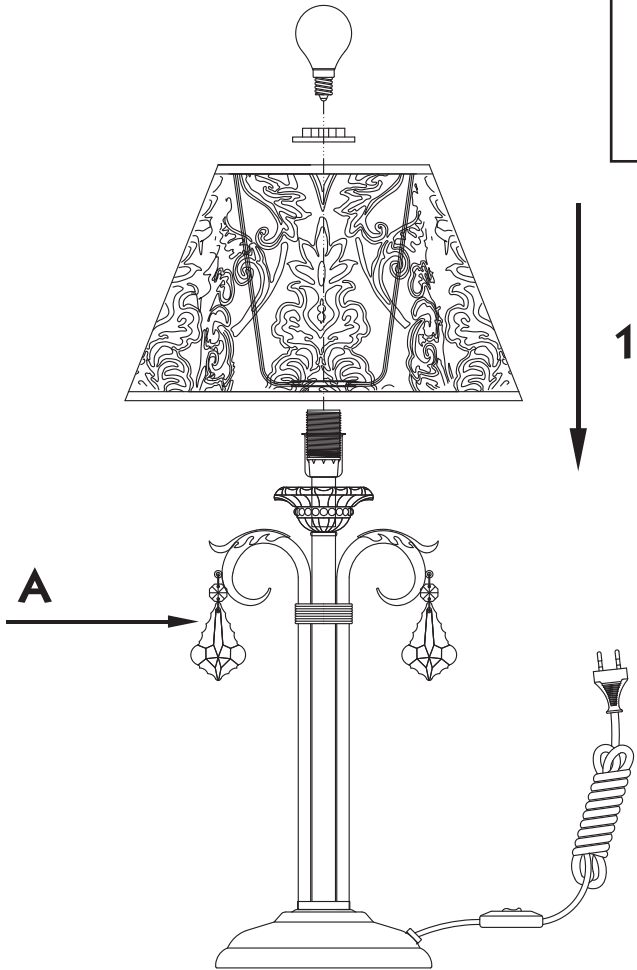

Instruction

Collection: Elegant
Series: Velvet
Model: ARM219-22-G
Mobile

A = 5

1 x E14 (40w)

MAYTONI
DECORATIVE LIGHTING

www.maytoni.de