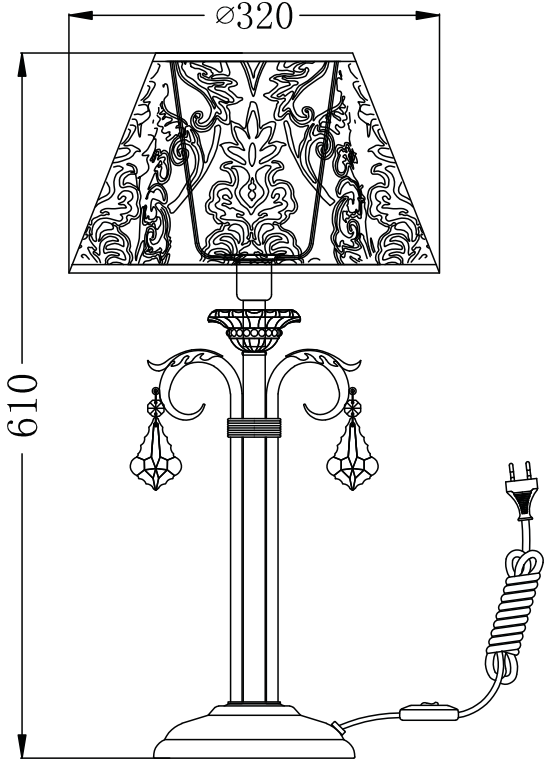

Instruction

Collection: Elegant
Series: Velvet
Model: ARM219-22-G
Mobile

A = 5

1 x E14 (40w)

MAYTONI
DECORATIVE LIGHTING

www.maytoni.de