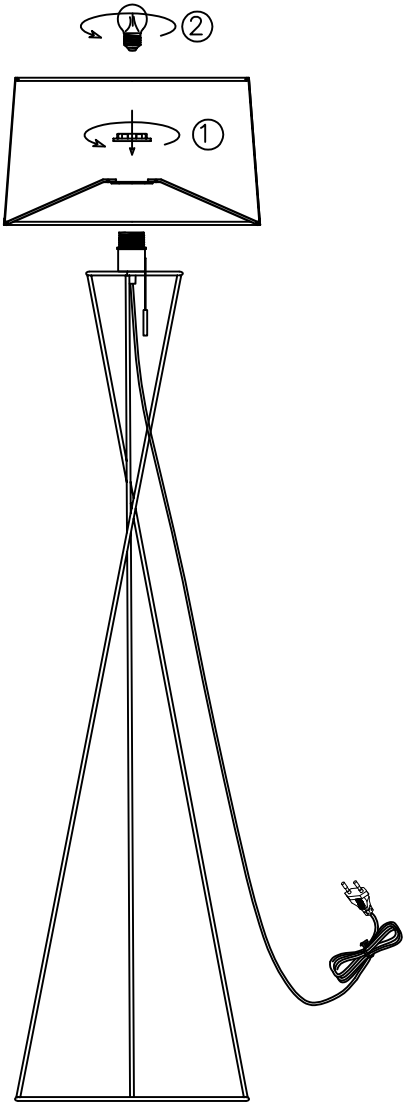

Instruction

Collection: Table & Floor
Series: Gaudi
Model: MOD183-FL-01-B
Mobile

I – Mobile

1 x E27 (60w)

MAYTONI
DECORATIVE LIGHTING

www.maytoni.de