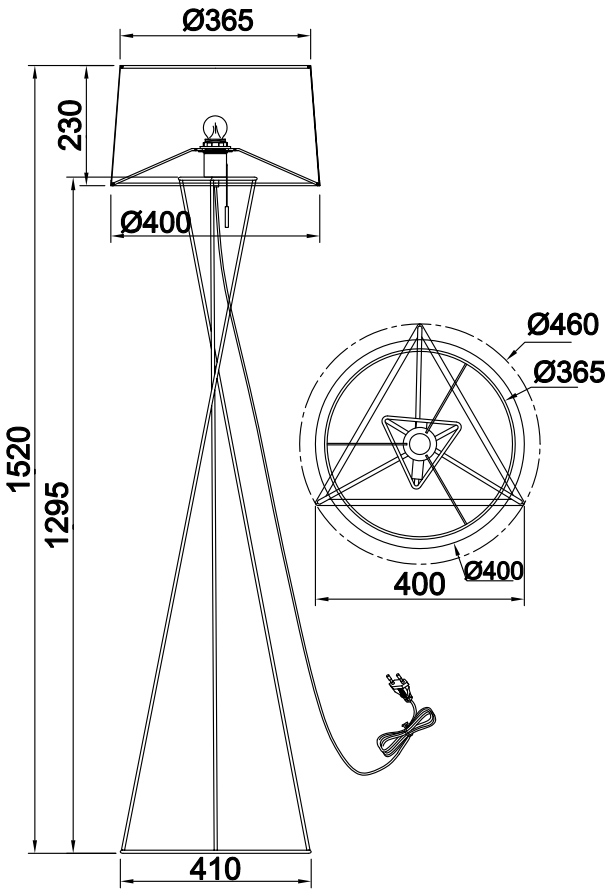

Instruction

Collection: Table & Floor
Series: Gaudi
Model: MOD183-FL-01-B
Mobile

I – Mobile

1 x E27 (60w)

MAYTONI
DECORATIVE LIGHTING

www.maytoni.de