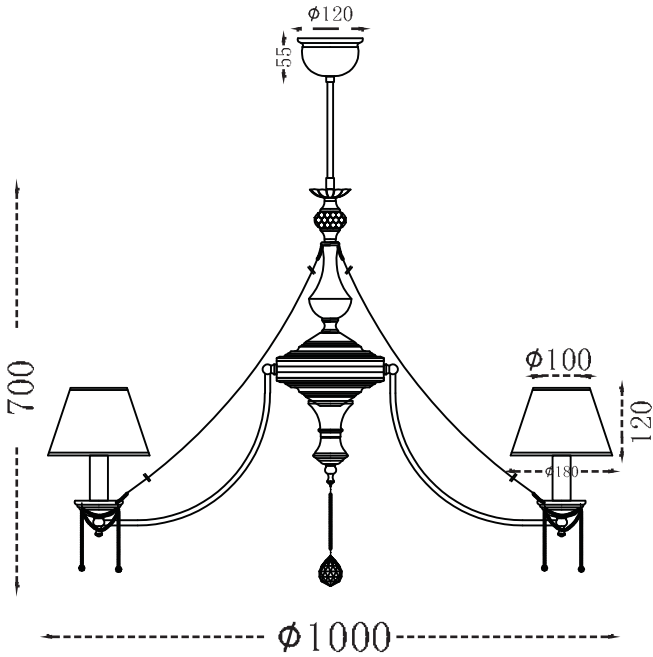

Instruction

Collection: Royal Classic
 Series: Chester
 Model: RC0100-PL-10-R
 Pendant Lamps

 10 x E14 (60w)

MAYTONI
 DECORATIVE LIGHTING

www.maytoni.de