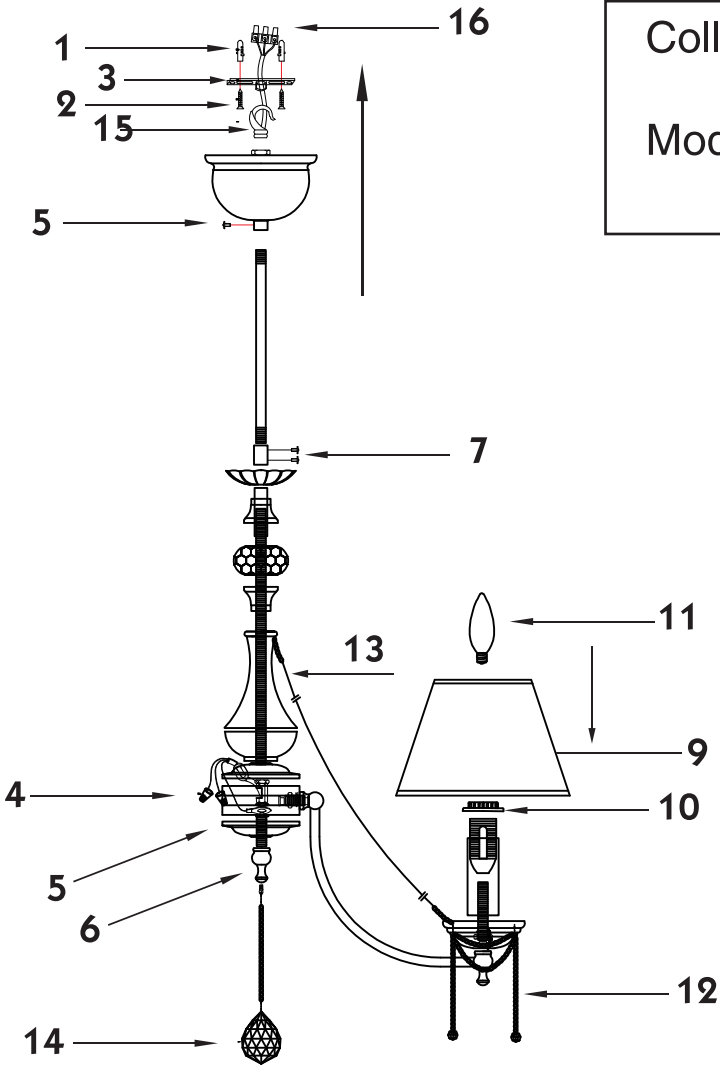

Instruction

Collection: Royal Classic
 Series: Chester
 Model: RC0100-PL-10-R
 Pendant Lamps

 10 x E14 (60w)

MAYTONI
 DECORATIVE LIGHTING

www.maytoni.de