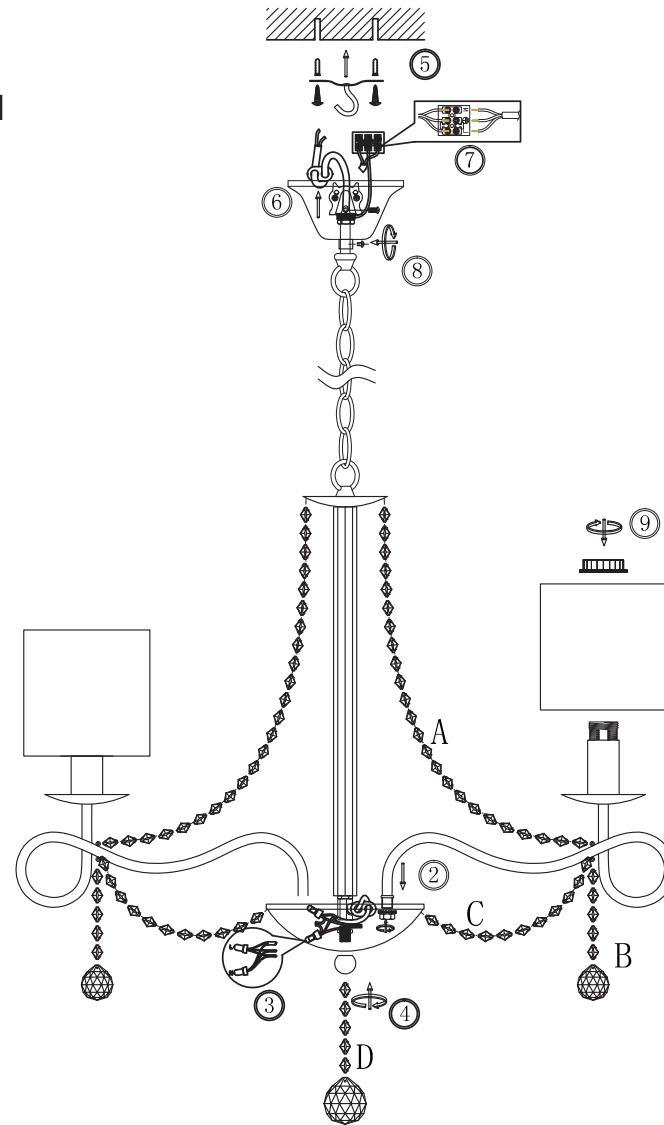

FREYA
TRADITION OF QUALITY

INSTRUCTION

MODEL: FR2907-PL-05-CH

5 X E14 (40W)

FREYA-LIGHT.COM