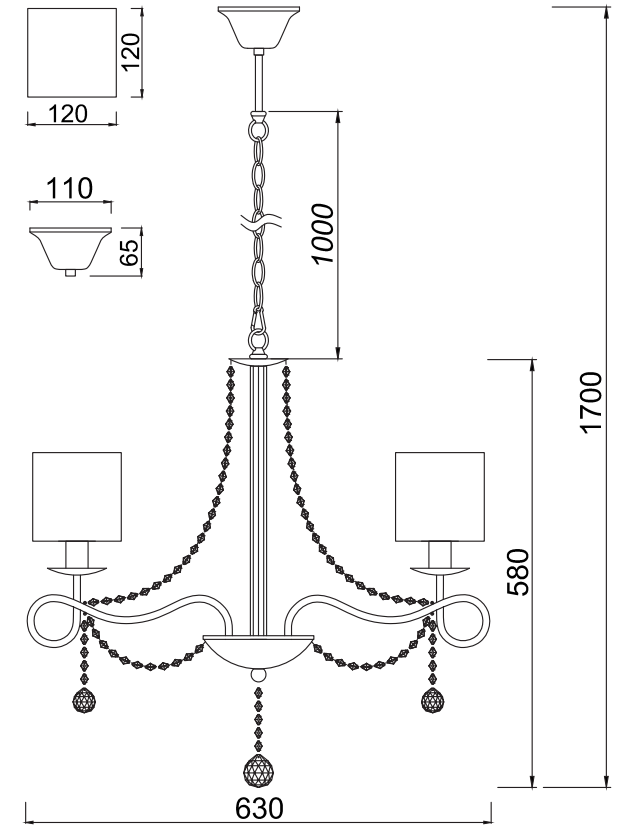

FREYA
TRADITION OF QUALITY

INSTRUCTION

MODEL: FR2907-PL-05-CH

5 X E14 (40W)

FREYA-LIGHT.COM