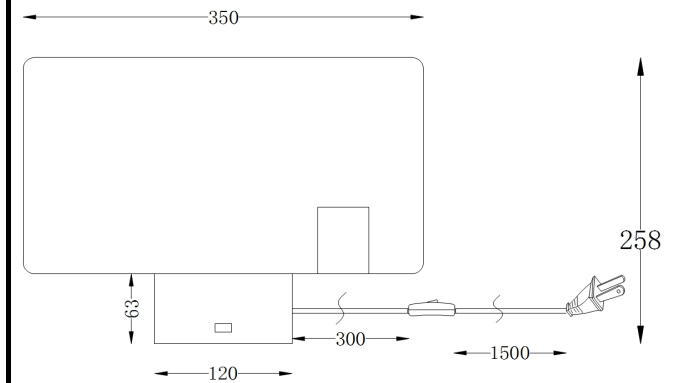

Instruction

Collection: TABLE & FLOOR
Series: RACK
Model: C182-TL-01-B
Wall

- Wall

1 x E27 (60W)

MAYTONI
DECORATIVE LIGHTING

www.maytoni.de