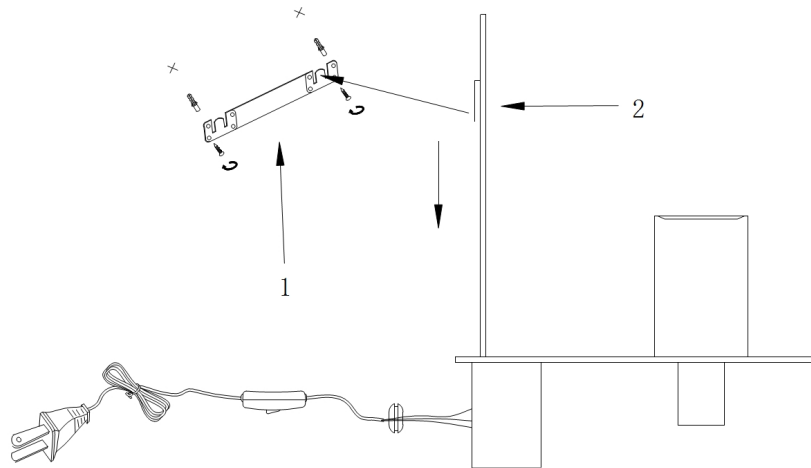

Instruction

Collection: TABLE & FLOOR
Series: RACK
Model: C182-TL-01-B
Wall

- Wall

1 x E27 (60W)

MAYTONI
DECORATIVE LIGHTING

www.maytoni.de