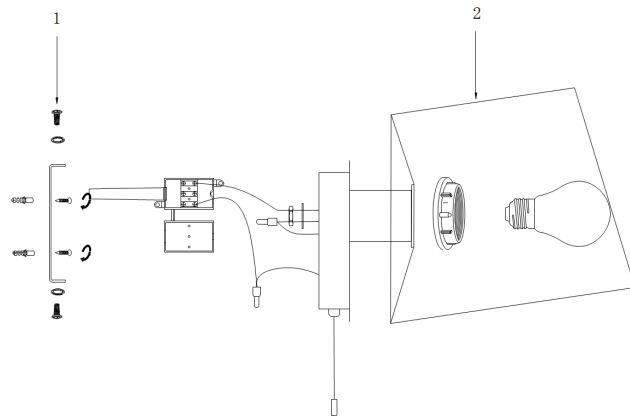

# Instruction

Collection: MODERN  
Series: BERGAMO  
Model: MOD617WL-01W  
Wall

- Wall

1 x E27 (60W)

**MAYTONI**  
DECORATIVE LIGHTING

[www.maytoni.de](http://www.maytoni.de)