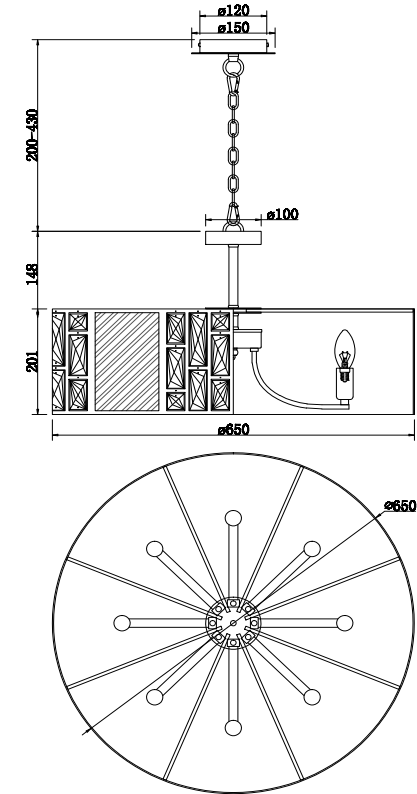

Instruction

MOD028PL-08CH

8 x E14 (60W)

Model: MOD028PL-08CH
Collection: Modern
Series: Mercurio

Ceiling Lamps