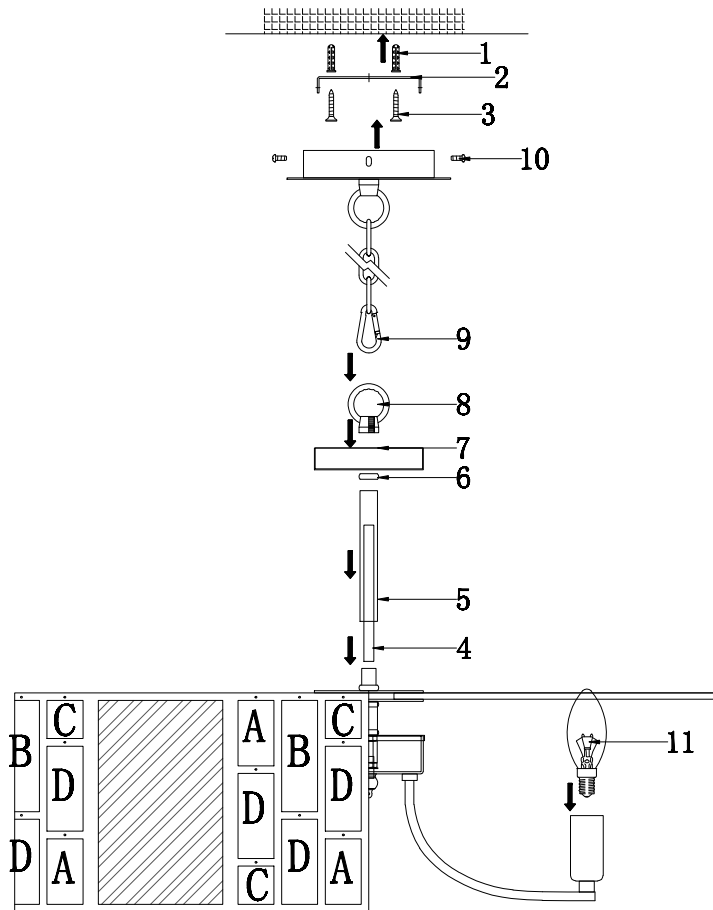

Instruction

MOD028PL-08CH

8 x E14 (60W)

Model: MOD028PL-08CH
Collection: Modern
Series: Mercurio

Ceiling Lamps