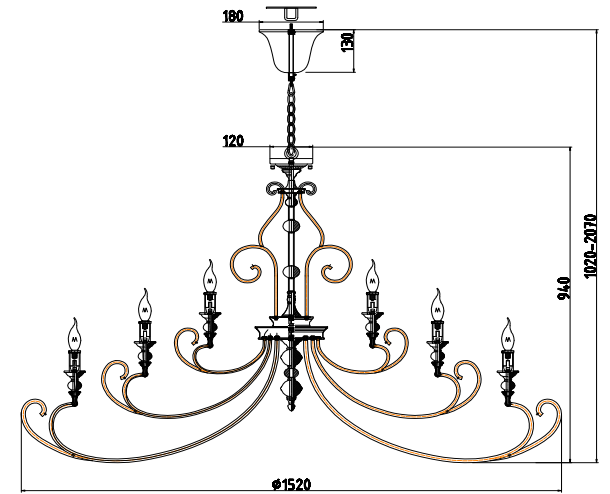

Instruction

ARM631PL-24W

24 x E14 (60W)

Model: ARM631PL-24W
Collection: Elegant
Series: Karina

Ceiling Lamps