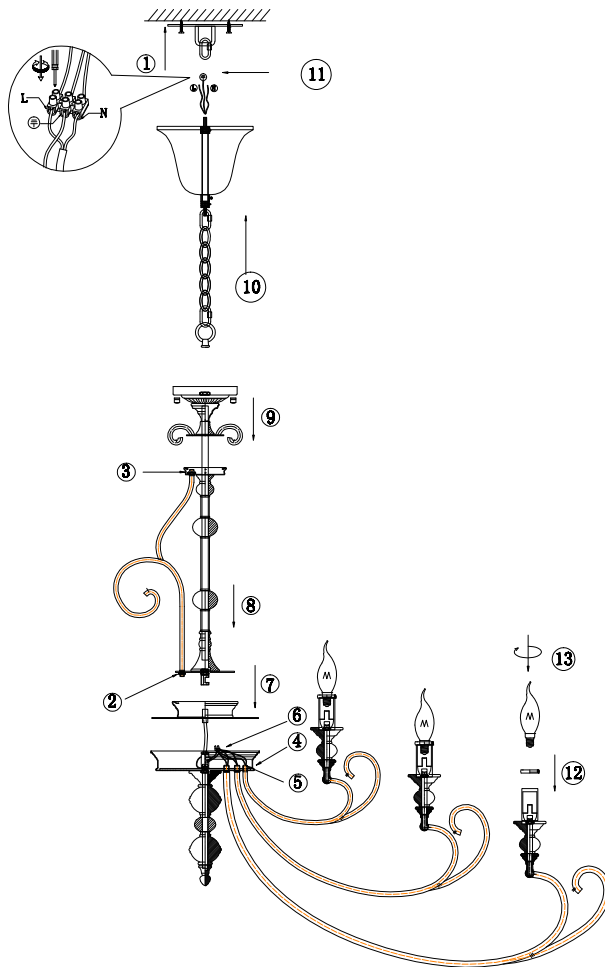

Instruction

ARM631PL-24W

24 x E14 (60W)

Model: ARM631PL-24W
Collection: Elegant
Series: Karina

Ceiling Lamps