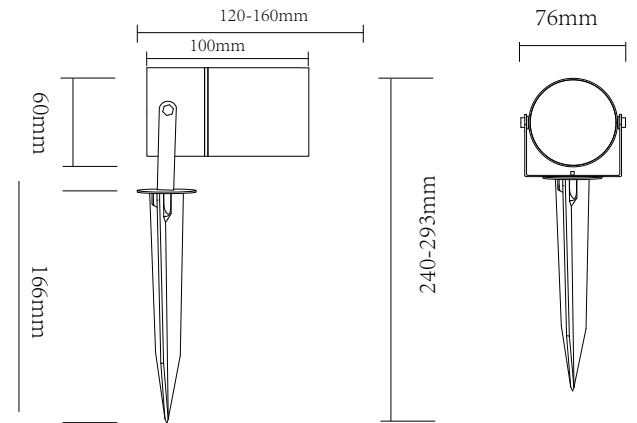

Instruction

O025FL-01B

1 x GU10 (20W)

Model: O025FL-01B
Collection: Outdoor
Series: Scope

Floor Lamps