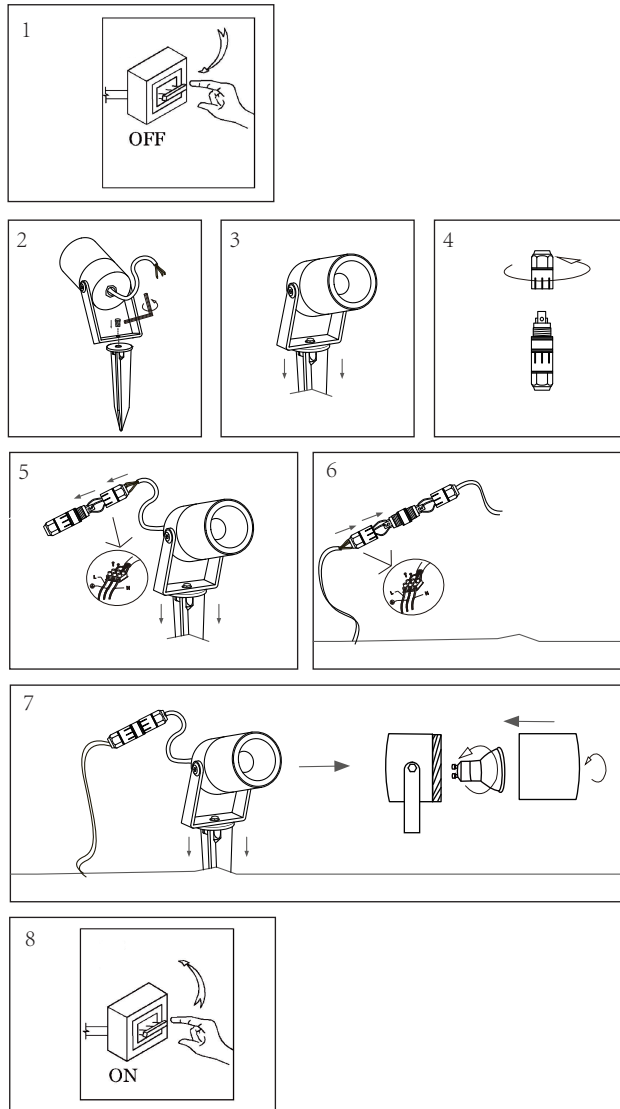

Instruction

O025FL-01B

1 x GU10 (20W)

Model: O025FL-01B
Collection: Outdoor
Series: Scope

Floor Lamps