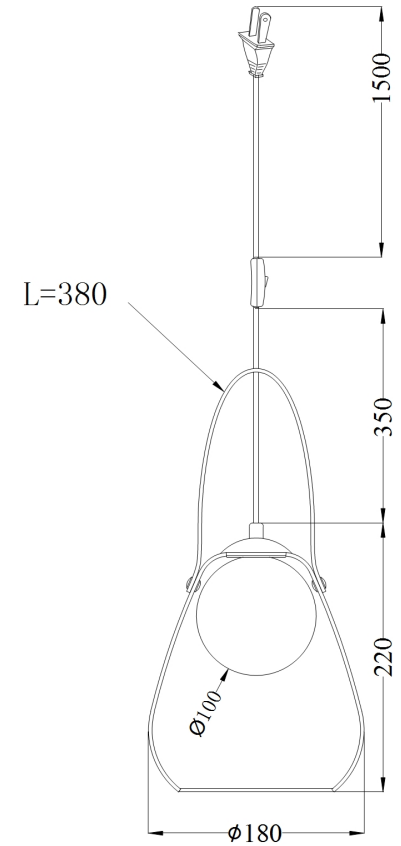

Instruction

Collection: MODERN
Series: INDIANA
Model: MOD544TL-01W
Mobile

- Mobile

1 x G9 (28W)

MAYTONI
DECORATIVE LIGHTING

www.maytoni.de