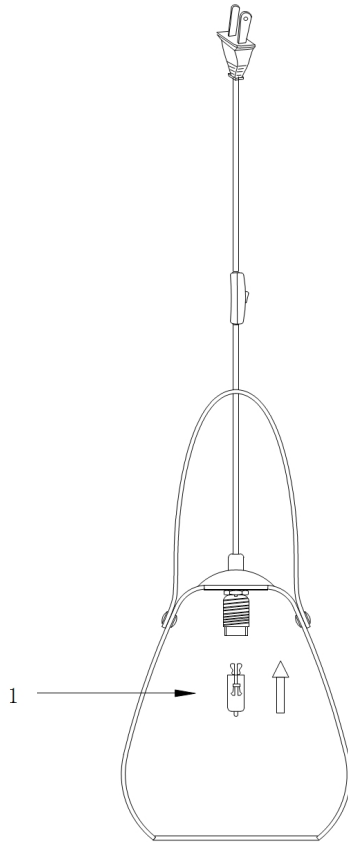

Instruction

Collection: MODERN
Series: INDIANA
Model: MOD544TL-01W
Mobile

- Mobile

1 x G9 (28W)

MAYTONI
DECORATIVE LIGHTING

www.maytoni.de