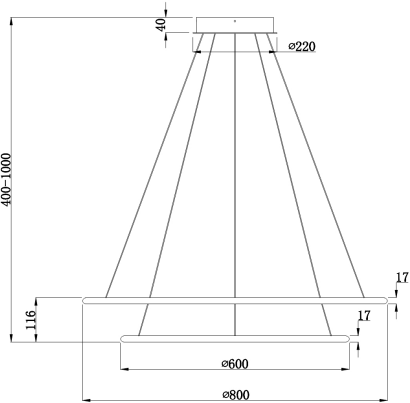

Instruction

Collection: MODERN
Series: NOLA
Model: MOD807-PL-02-85-W
Ceiling

- Ceiling

max 85W
4800 LM

MAYTONI
DECORATIVE LIGHTING

www.maytoni.de