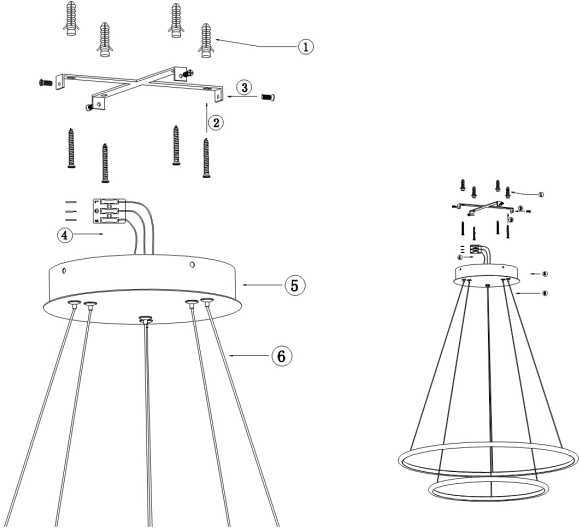

Instruction

Collection: MODERN
Series: NOLA
Model: MOD807-PL-02-85-W
Ceiling

- Ceiling

max 85W
4800 LM

MAYTONI
DECORATIVE LIGHTING

www.maytoni.de