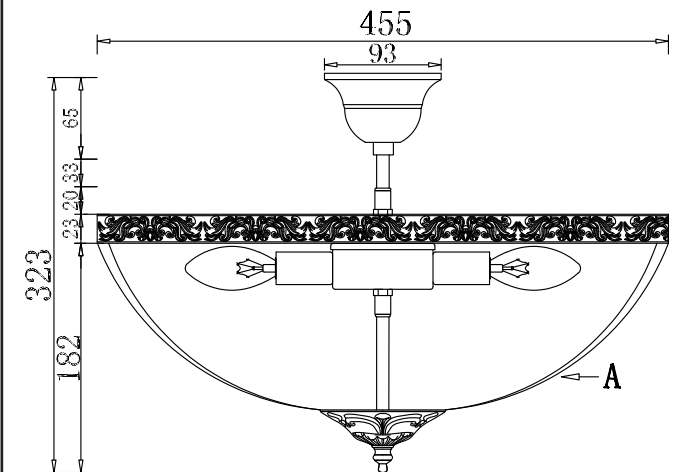

Instruction

Collection: Diamant crystal
Series: Tiara
Model: DIA500-CL-40-06-G
Suspended

REMOVE COVER
BEFORE USING LAMP

6 x E14 (60w)

MAYTONI
DECORATIVE LIGHTING

www.maytoni.de