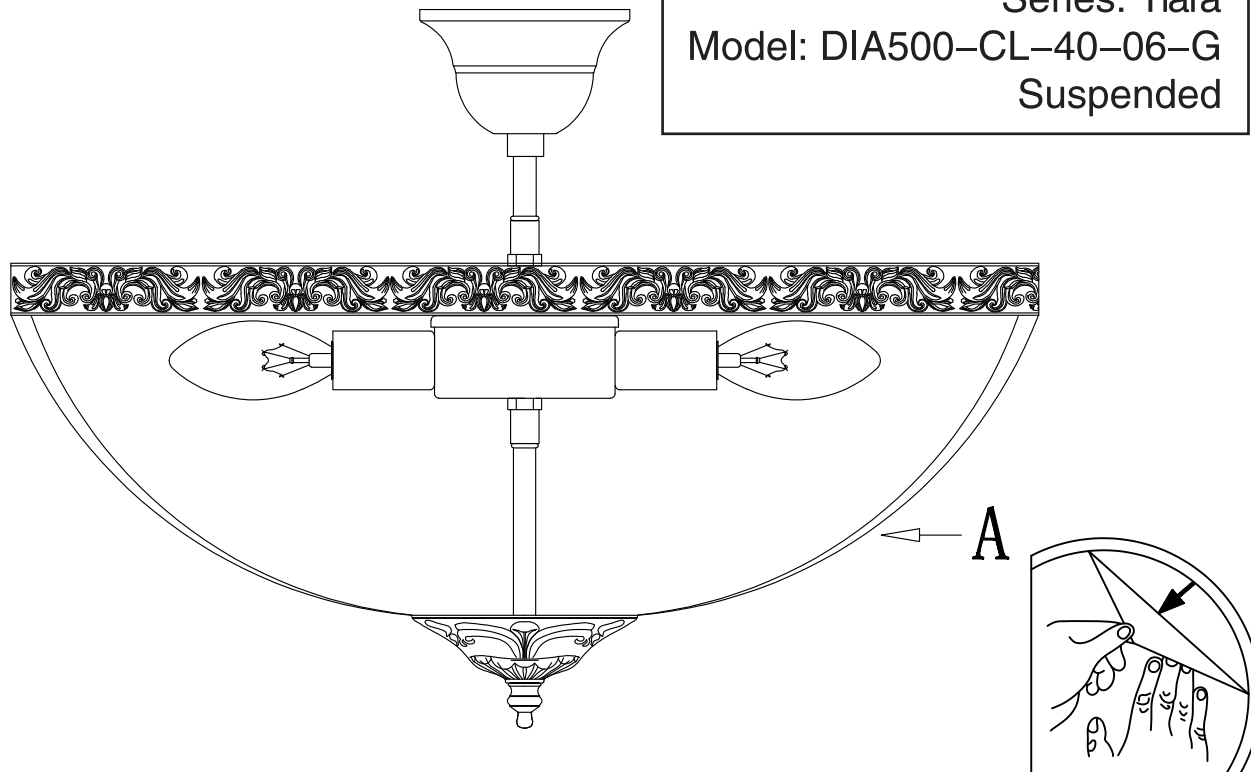

Instruction

Collection: Diamant crystal
Series: Tiara
Model: DIA500-CL-40-06-G
Suspended

REMOVE COVER
BEFORE USING LAMP

6 x E14 (60w)

MAYTONI
DECORATIVE LIGHTING

www.maytoni.de