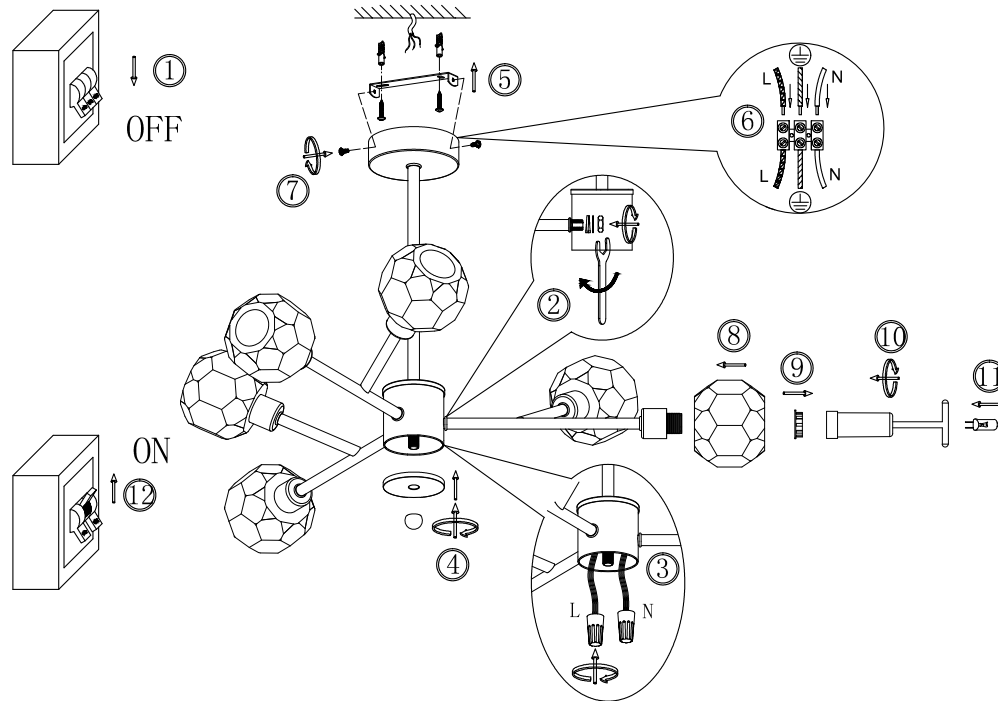

FREYA
TRADITION OF QUALITY

Instruction

FR5114PL-06BZ

6 x G9 (40W)

Recommended to use with LED bulbs

Model: FR5114PL-06BZ
Collection: Modern
Series: Grace

Ceiling Lamps