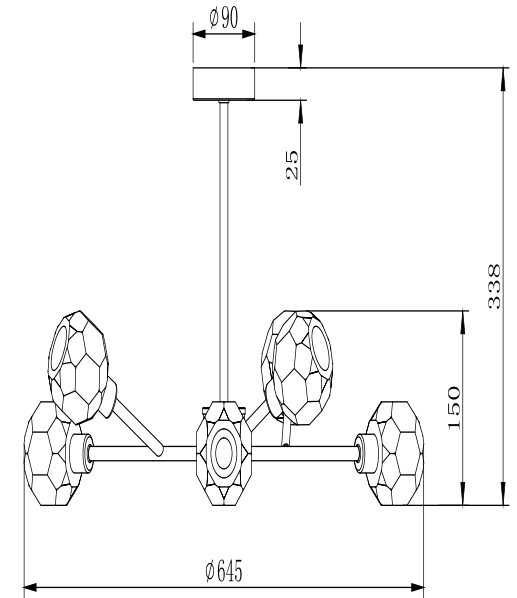

FREYA
TRADITION OF QUALITY

Instruction

FR5114PL-06BZ

6 x G9 (40W)

Recommended to use with LED bulbs

Model: FR5114PL-06BZ
Collection: Modern
Series: Grace

Ceiling Lamps