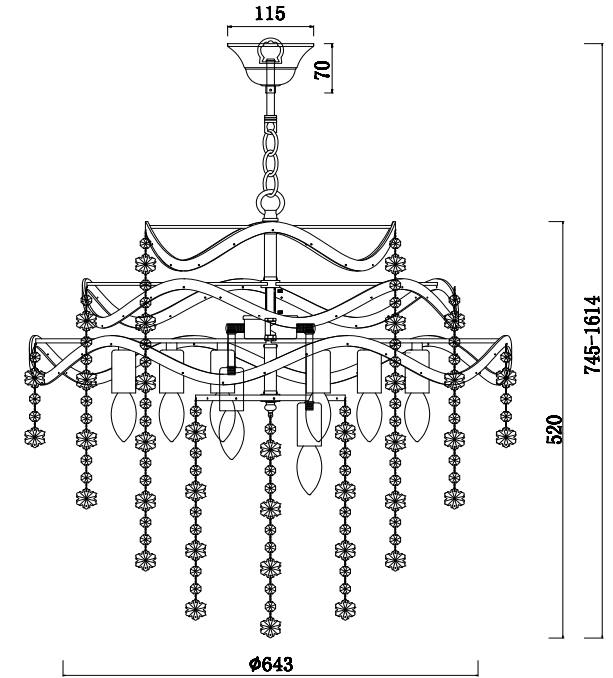

FREYA
TRADITION OF QUALITY

Instruction

FR1001PL-09W

9 x E14 (40W)

Model: FR1001PL-09W
Collection: Crystal
Series: Charlotte

Pendant Lamps