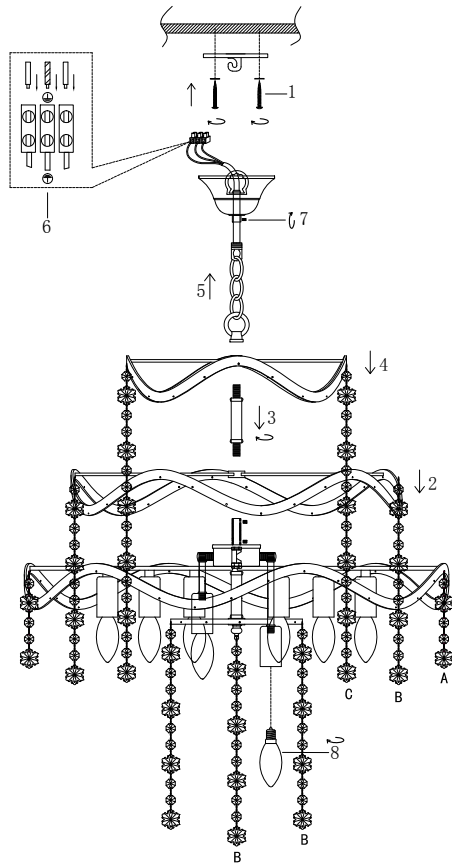

FREYA
TRADITION OF QUALITY

Instruction

FR1001PL-09W

9 x E14 (40W)

Model: FR1001PL-09W
Collection: Crystal
Series: Charlotte

Pendant Lamps