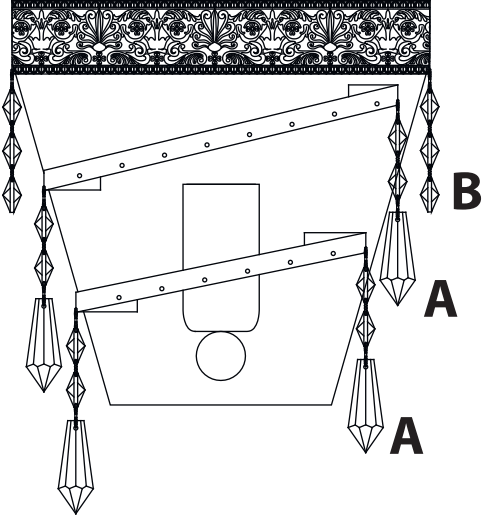

Instruction

Collection: Diamanr crystal
Series: Cascade
Model: DIA522-WL-01-G
Wall Lamps

– Wall Lamps

1 x E14 (60w)

MAYTONI
DECORATIVE LIGHTING

www.maytoni.de