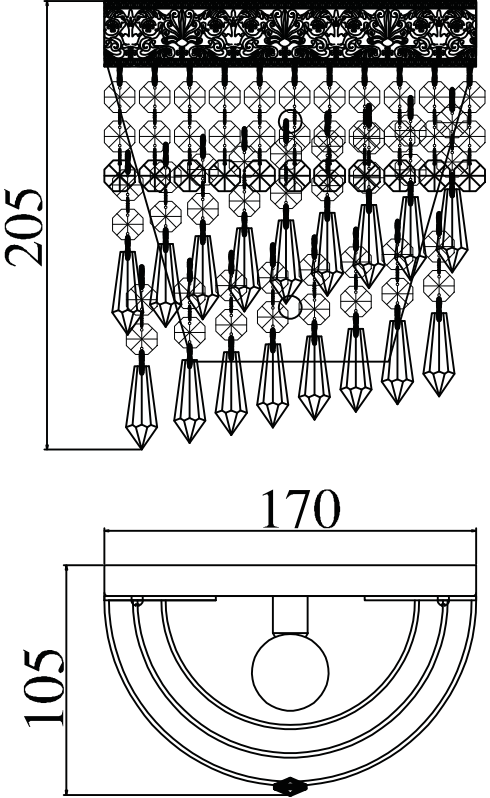

Instruction

Collection: Diamanr crystal
Series: Cascade
Model: DIA522-WL-01-G
Wall Lamps

– Wall Lamps

1 x E14 (60w)

MAYTONI
DECORATIVE LIGHTING

www.maytoni.de