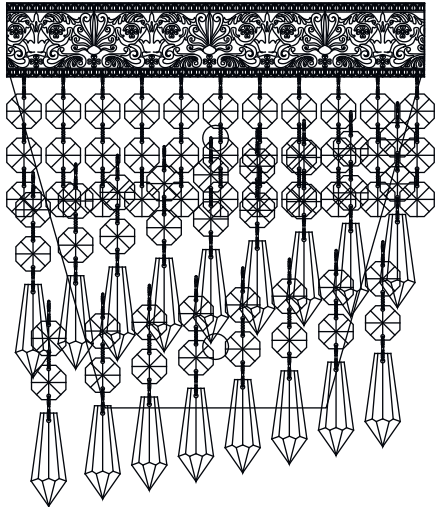

Instruction

Collection: Diamanr crystal
Series: Cascade
Model: DIA522-WL-01-G
Wall Lamps

– Wall Lamps

1 x E14 (60w)

MAYTONI
DECORATIVE LIGHTING

www.maytoni.de