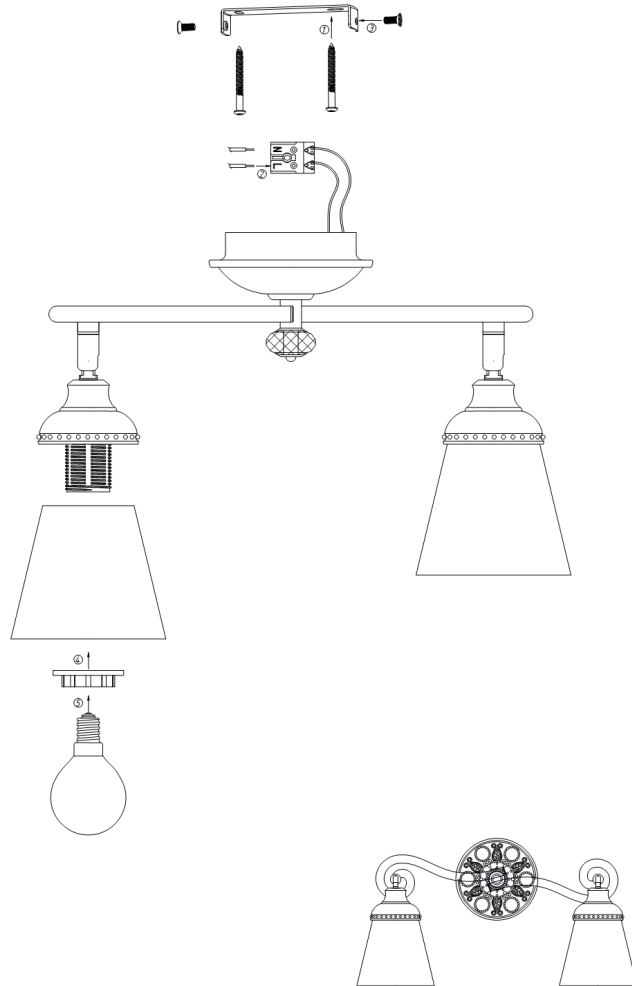

# Instruction

Collection: SPOT  
Series: MIA  
Model: SP564-CW-02-W  
Wall & ceiling

- Wall & ceiling

2 x E14 (40W)

**MAYTONI**  
DECORATIVE LIGHTING

[www.maytoni.de](http://www.maytoni.de)