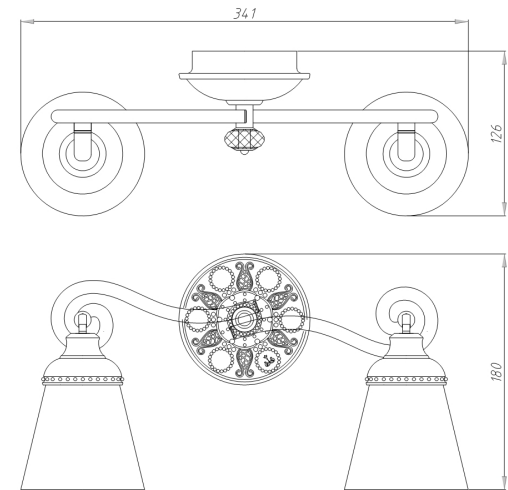

# Instruction

Collection: SPOT  
Series: MIA  
Model: SP564-CW-02-W  
Wall & ceiling

- Wall & ceiling

2 x E14 (40W)

**MAYTONI**  
DECORATIVE LIGHTING

[www.maytoni.de](http://www.maytoni.de)