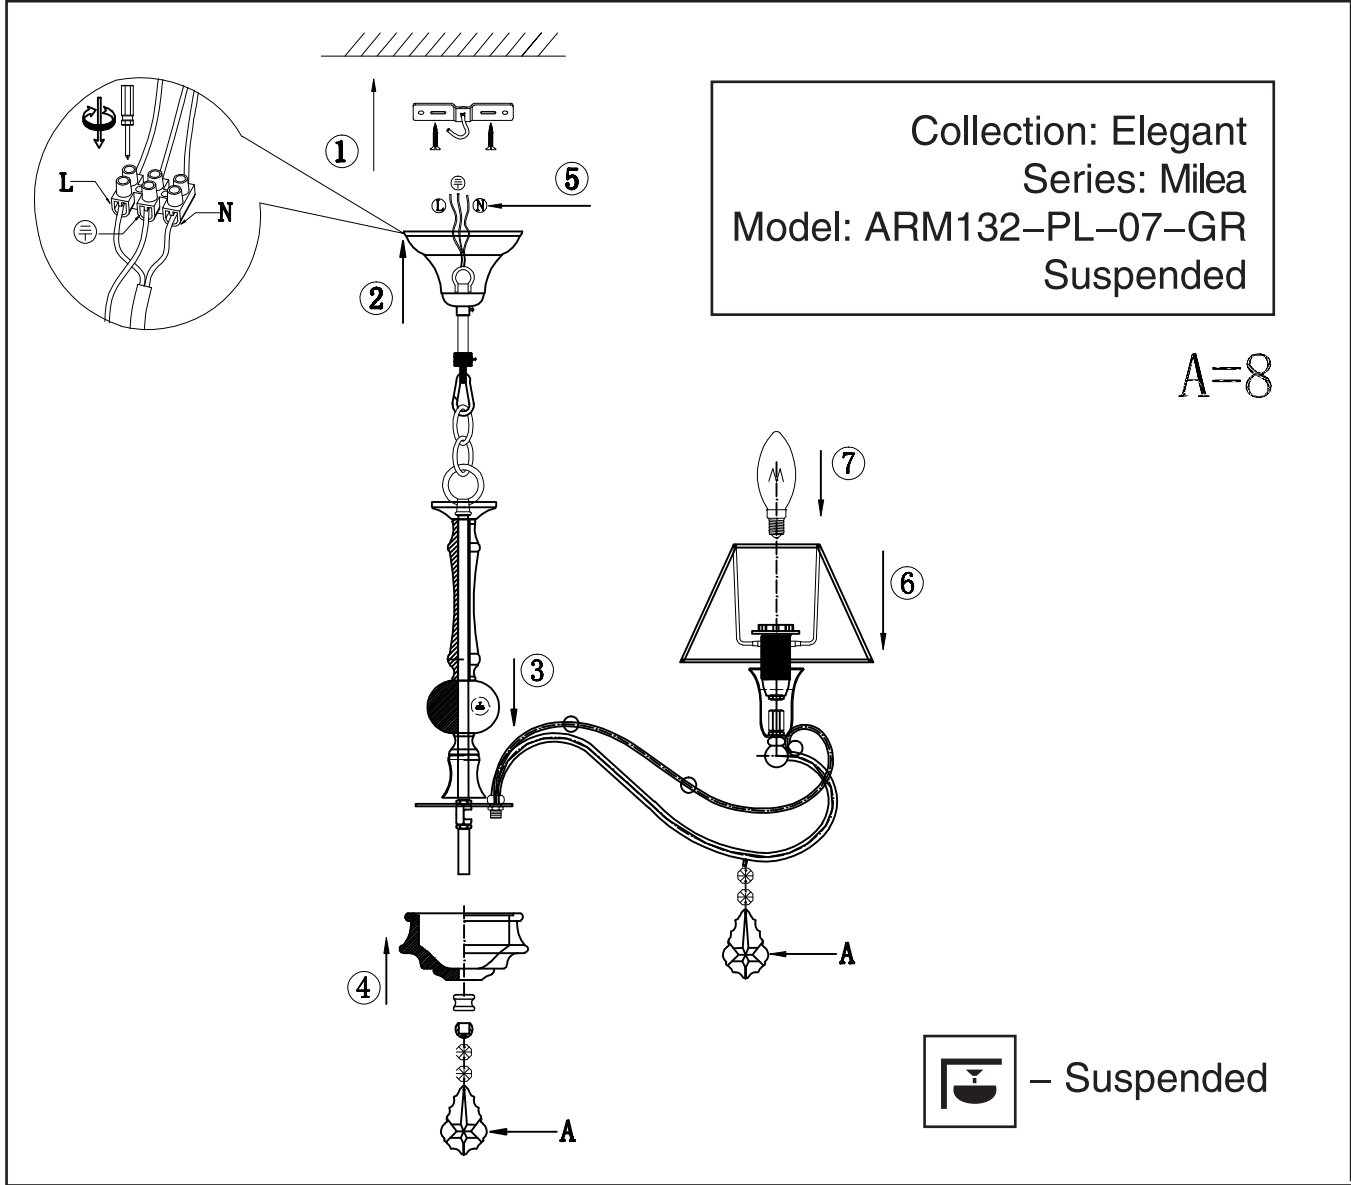

Instruction

7 x E14 (40w)

MAYTONI
DECORATIVE LIGHTING

www.maytoni.de