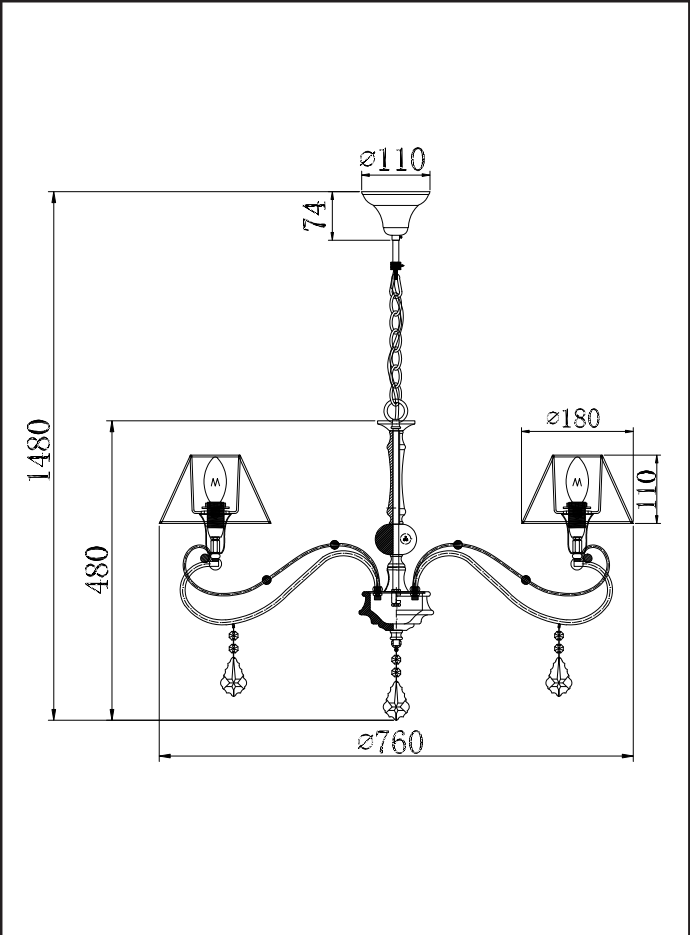

Instruction

7 x E14 (40w)

MAYTONI
DECORATIVE LIGHTING

www.maytoni.de