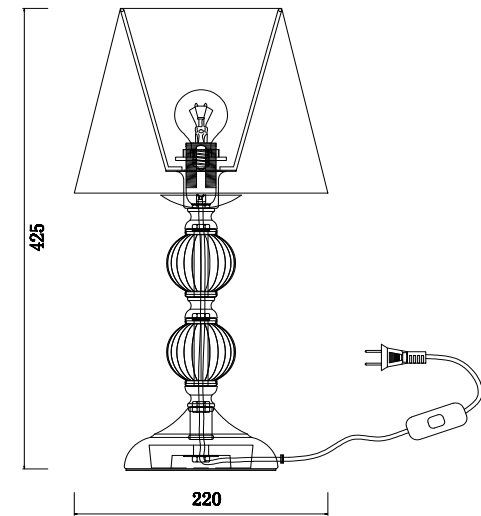

FREYA
TRADITION OF QUALITY

Instruction

FR2032TL-01W

1 x E14 (40W)

Model: FR2032TL-01W
Series: Lucretia

Table Lamps