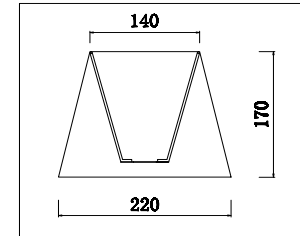

FREYA
TRADITION OF QUALITY

Instruction

FR2032TL-01W

1 x E14 (40W)

Model: FR2032TL-01W
Series: Lucretia

Table Lamps