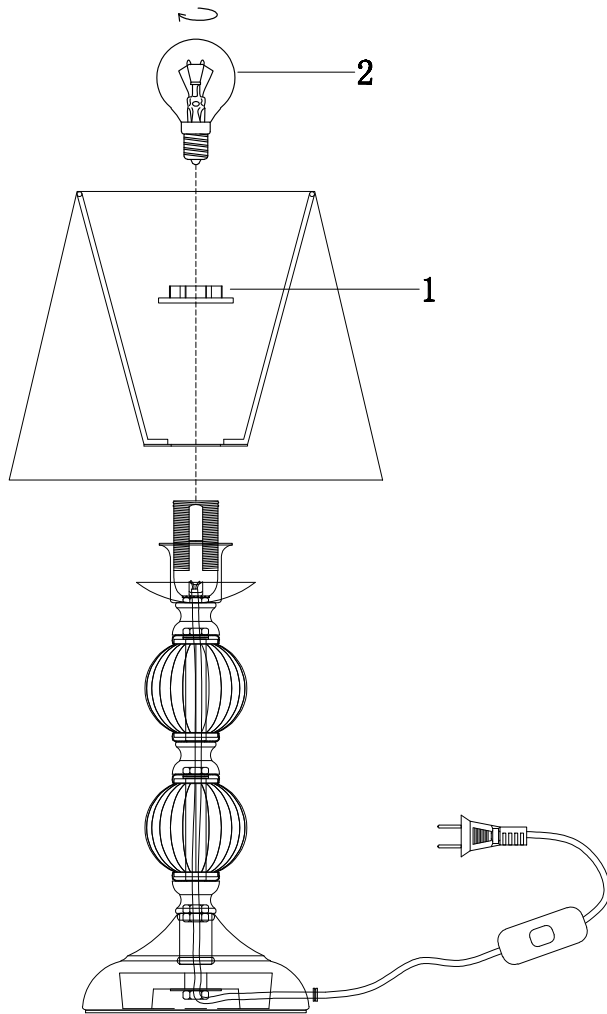

FREYA
TRADITION OF QUALITY

Instruction

FR2032TL-01W

1 x E14 (40W)

Model: FR2032TL-01W
Series: Lucretia

Table Lamps