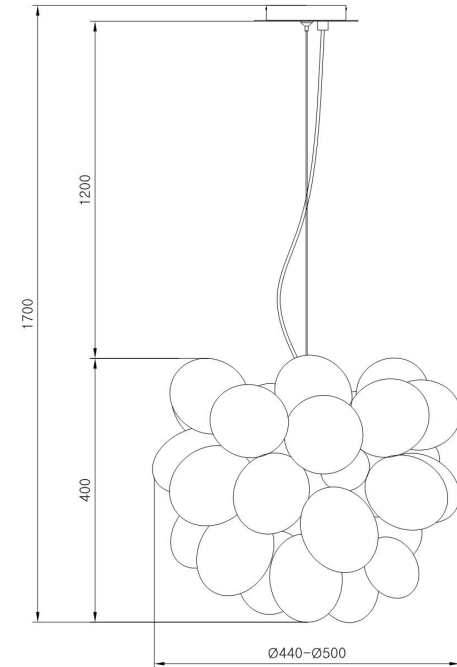

Instruction

Collection: MODERN
Series: BALBO
Model: MOD112-08-G
Ceiling

- Ceiling

8 x G9 (28W)

MAYTONI
DECORATIVE LIGHTING

www.maytoni.de