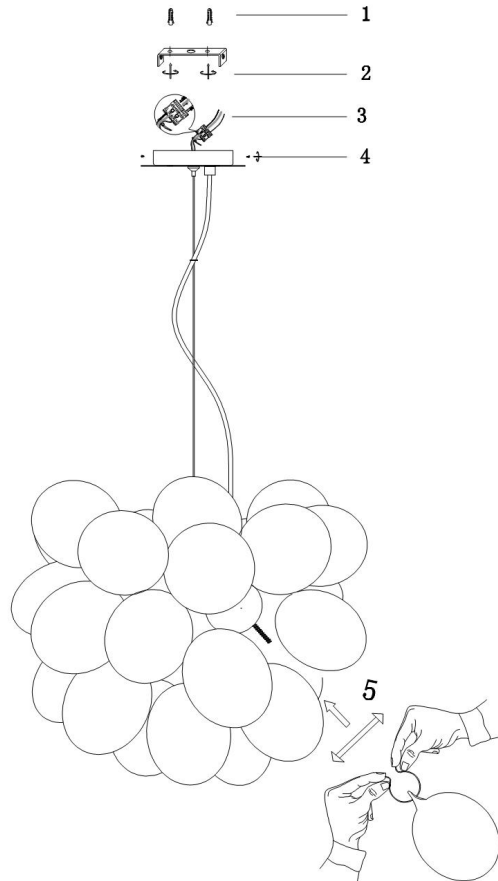

Instruction

Collection: MODERN
Series: BALBO
Model: MOD112-08-G
Ceiling

- Ceiling

8 x G9 (28W)

MAYTONI
DECORATIVE LIGHTING

www.maytoni.de