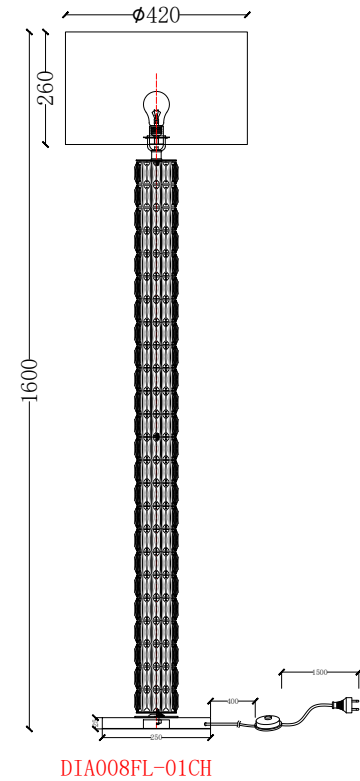

Instruction

DIA008FL-01CH

Gross Weight: 0 kg

Net Weight: 0 kg

Volume: 0 m3

Weight and Volume Margin of Error: ±10%

Color: Chrome

Material: Metal

1 x E27 (60W)

Model: DIA008FL-01CH

Collection: Modern

Series: Talento

Floor Lamps