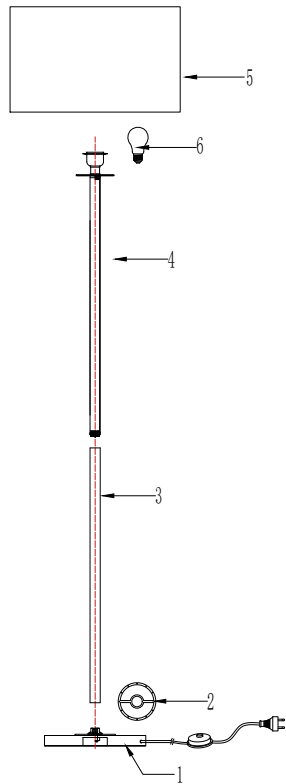

Instruction

DIA008FL-01CH

Gross Weight: 0 kg

Net Weight: 0 kg

Volume: 0 m3

Weight and Volume Margin of Error: ±10%

Color: Chrome

Material: Metal

1 x E27 (60W)

Model: DIA008FL-01CH

Collection: Modern

Series: Talento

Floor Lamps