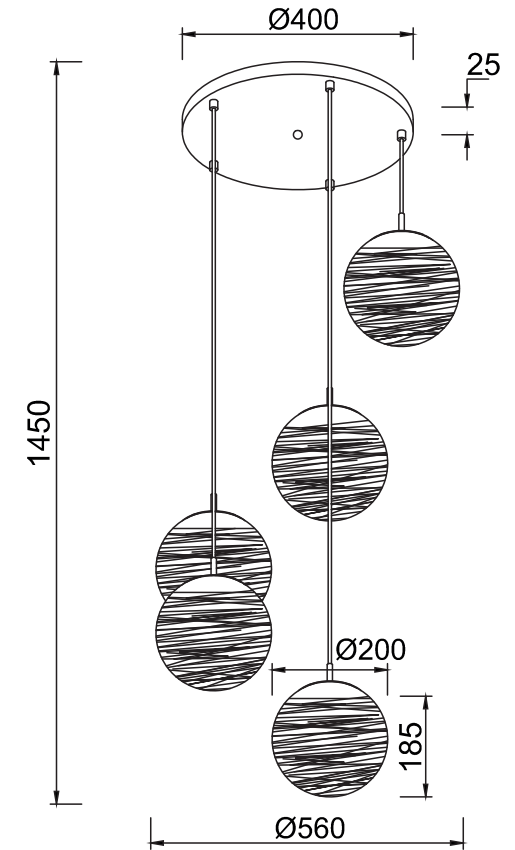

FREYA
TRADITION OF QUALITY

INSTRUCTION

MODEL: FR5343-PL-05-CH

5 X E27 (40W)

FREYA-LIGHT.COM