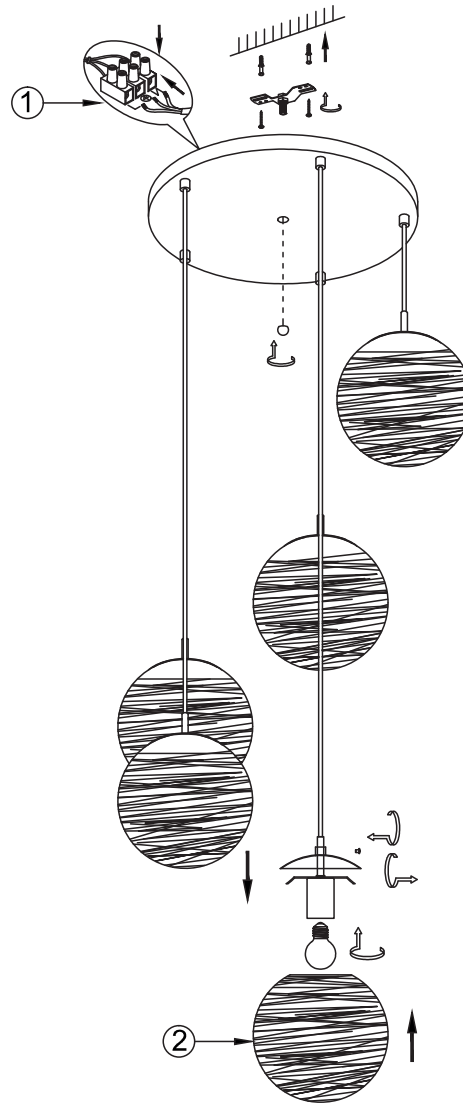

FREYA
TRADITION OF QUALITY

INSTRUCTION

MODEL: FR5343-PL-05-CH

5 X E27 (40W)

FREYA-LIGHT.COM