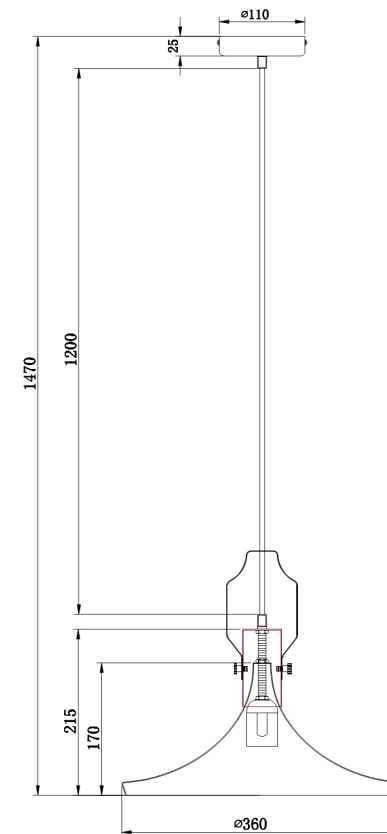

Instruction

Collection: PENDANT
Series: BICONES
Model: P359-PL-350-C
Ceiling

- Ceiling

1 x E27 (60W)

MAYTONI
DECORATIVE LIGHTING

www.maytoni.de