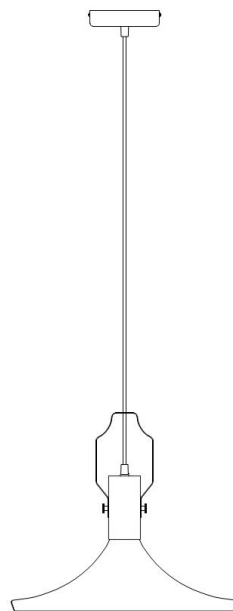

Instruction

Collection: PENDANT
Series: BICONES
Model: P359-PL-350-C
Ceiling

- Ceiling

1 x E27 (60W)

MAYTONI
DECORATIVE LIGHTING

www.maytoni.de