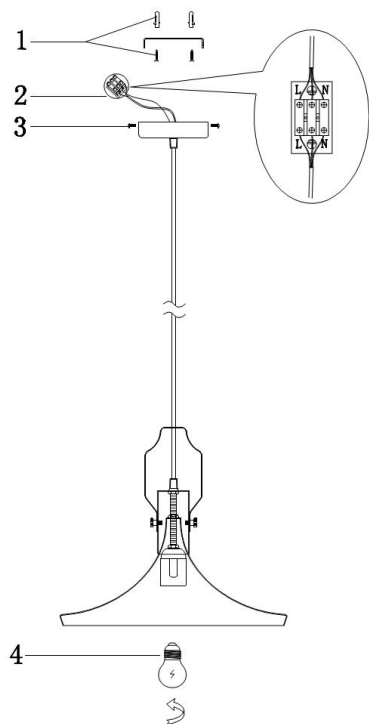

Instruction

Collection: PENDANT
Series: BICONES
Model: P359-PL-350-C
Ceiling

- Ceiling

1 x E27 (60W)

MAYTONI
DECORATIVE LIGHTING

www.maytoni.de