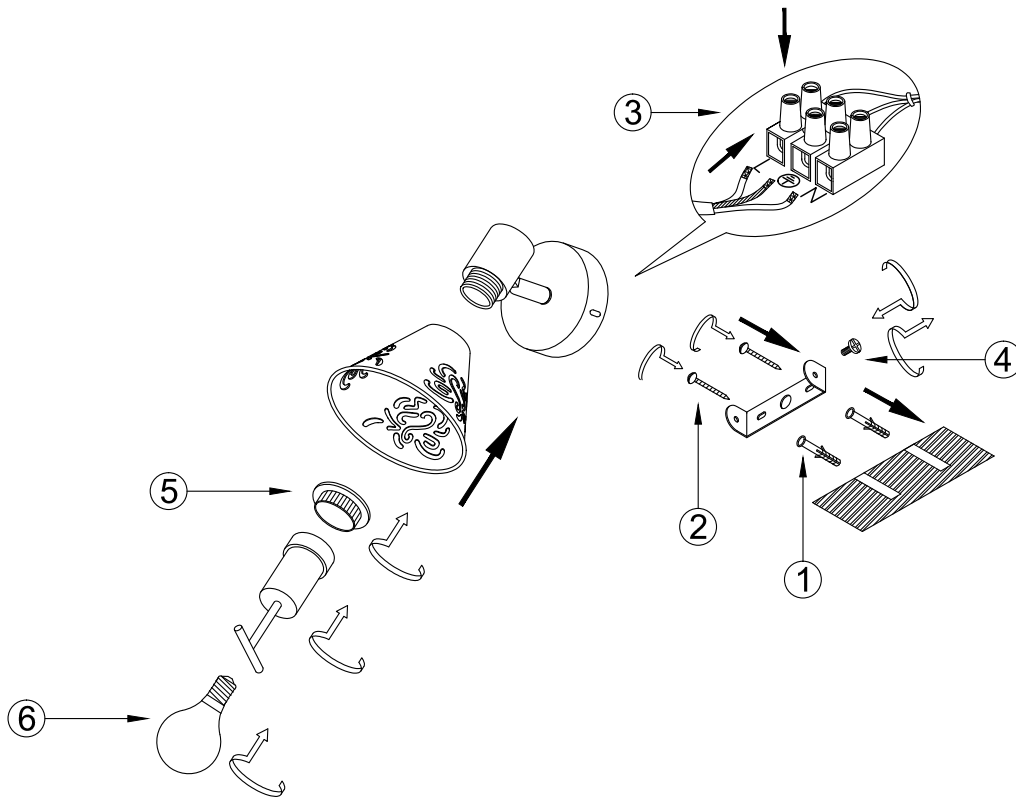

FREYA
TRADITION OF QUALITY

Instruction

FR7001WL-01BZ

1 x E14 (40W)

Model: FR7001WL-01BZ
Series: Paola

Wall Lamps