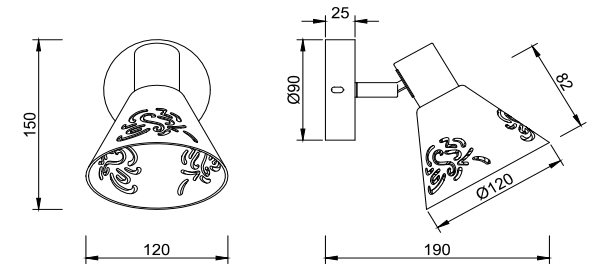

FREYA
TRADITION OF QUALITY

Instruction

FR7001WL-01BZ

1 x E14 (40W)

Model: FR7001WL-01BZ
Series: Paola

Wall Lamps