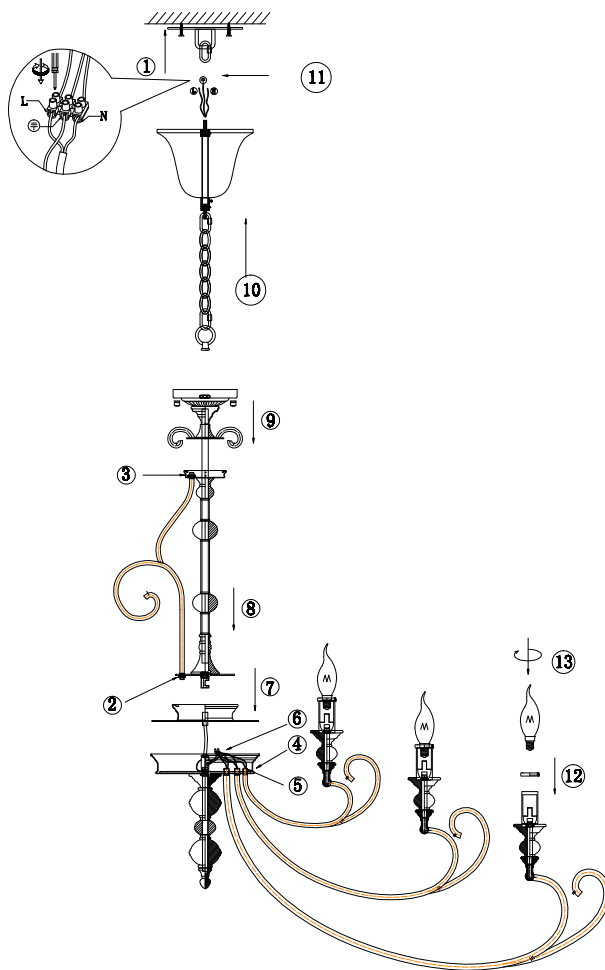

Instruction

H631PL-24B

24 x E14 (60W)

Model: H631PL-24B
Collection: House
Series: Karina

Ceiling Lamps