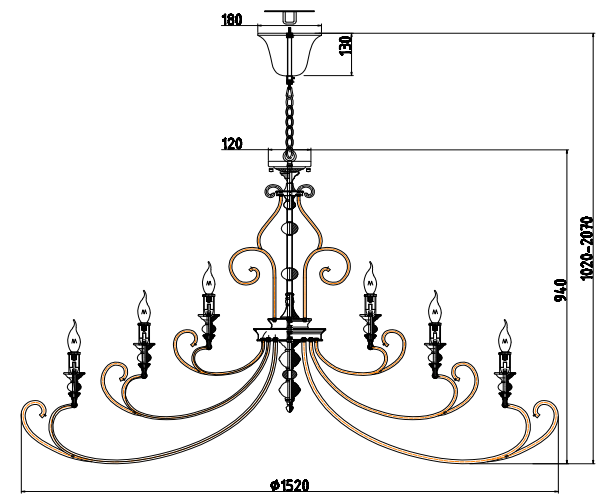

Instruction

H631PL-24B

24 x E14 (60W)

Model: H631PL-24B
Collection: House
Series: Karina

Ceiling Lamps