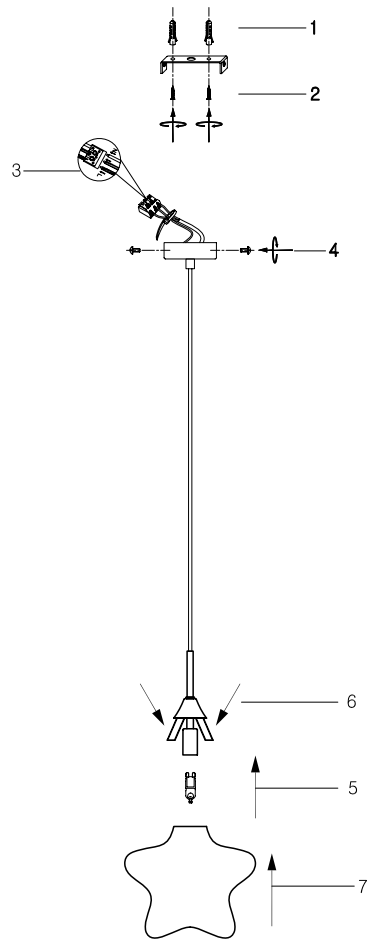

Instruction

MOD242-PL-01-R

1 x G9 (28W)

Model: MOD242-PL-01-R
Collection: Pendant
Series: Star

Pendant Lamps