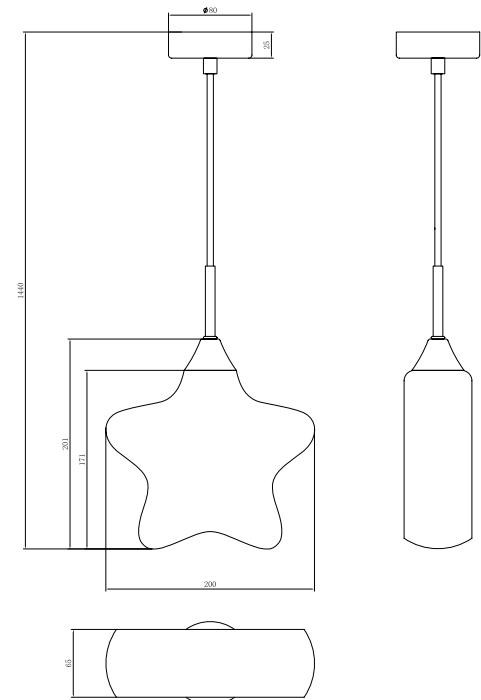

Instruction

MOD242-PL-01-R

1 x G9 (28W)

Model: MOD242-PL-01-R
Collection: Pendant
Series: Star

Pendant Lamps