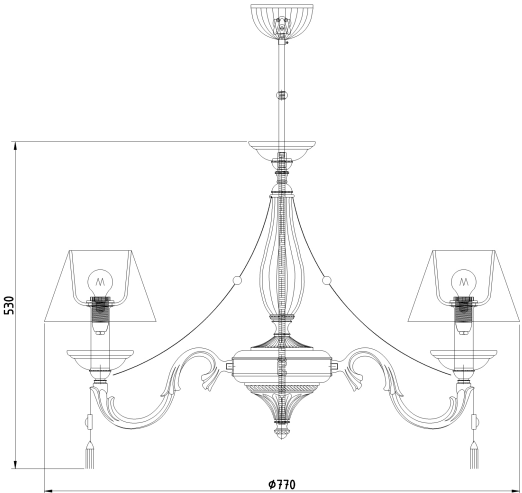

Instruction

Collection: ROYAL CLASSIC
Series: DEMITAS
Model: RC024-PL-08-R
Ceiling

A=8pcs
A=8pcs

8 x E14 (40W)

MAYTONI
DECORATIVE LIGHTING
www.maytoni.de