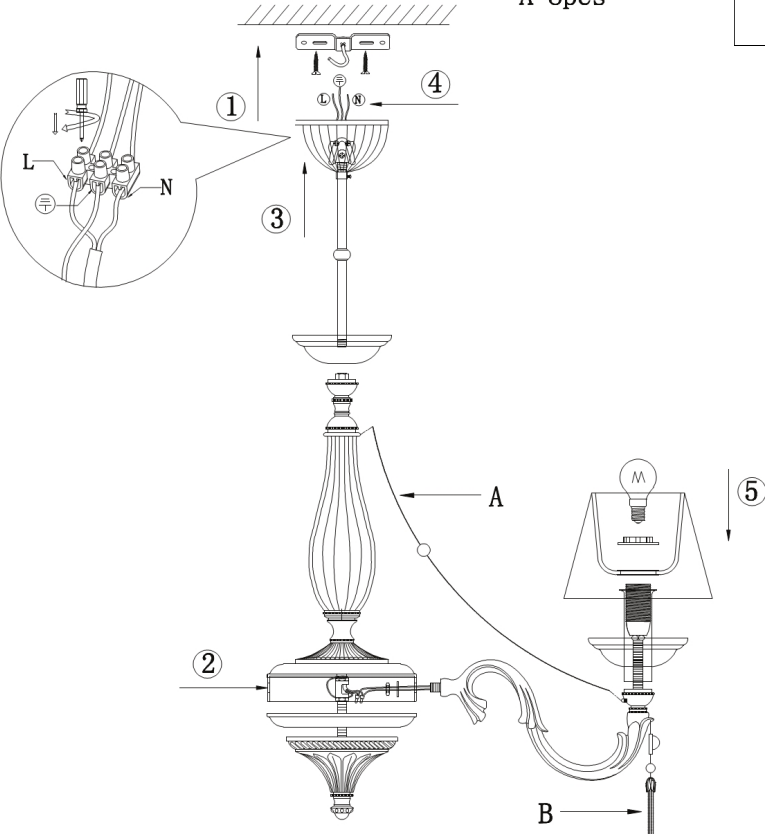

Instruction

Collection: ROYAL CLASSIC
Series: DEMITAS
Model: RC024-PL-08-R
Ceiling

A=8pcs
A=8pcs

8 x E14 (40W)

MAYTONI
DECORATIVE LIGHTING

www.maytoni.de