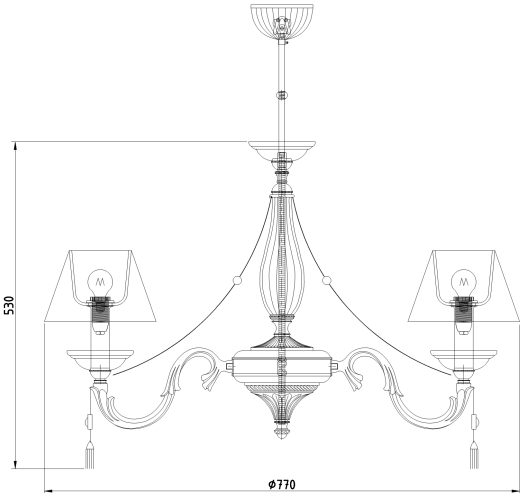

Instruction

Collection: ROYAL CLASSIC
Series: DEMITAS
Model: RC024-PL-08-R
Ceiling

A=8pcs
A=8pcs

8 x E14 (40W)

MAYTONI
DECORATIVE LIGHTING

www.maytoni.de