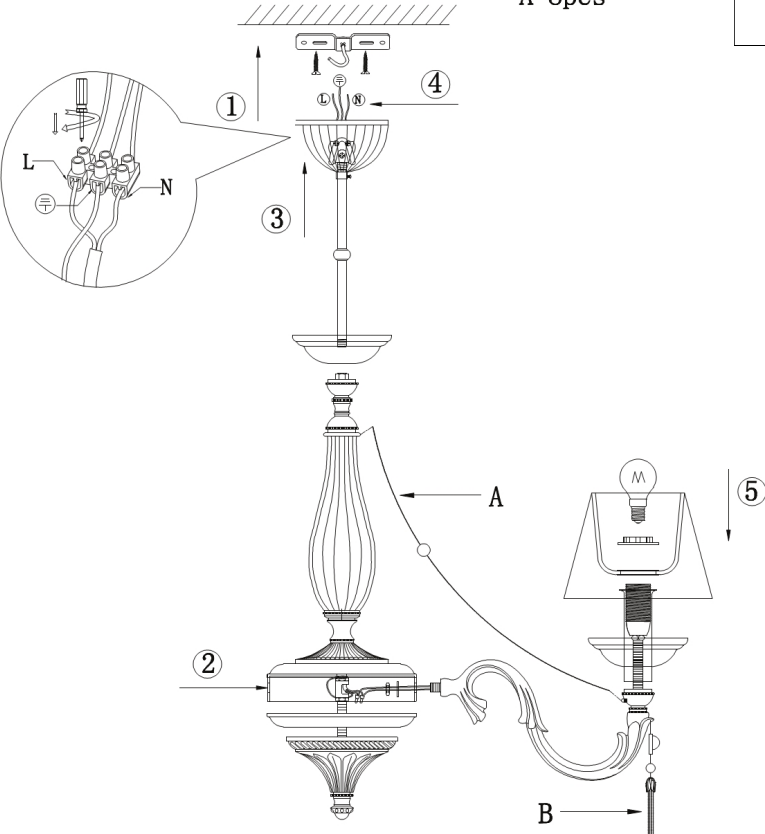

Instruction

Collection: ROYAL CLASSIC
Series: DEMITAS
Model: RC024-PL-08-R
Ceiling

A=8pcs
A=8pcs

8 x E14 (40W)

MAYTONI
DECORATIVE LIGHTING
www.maytoni.de