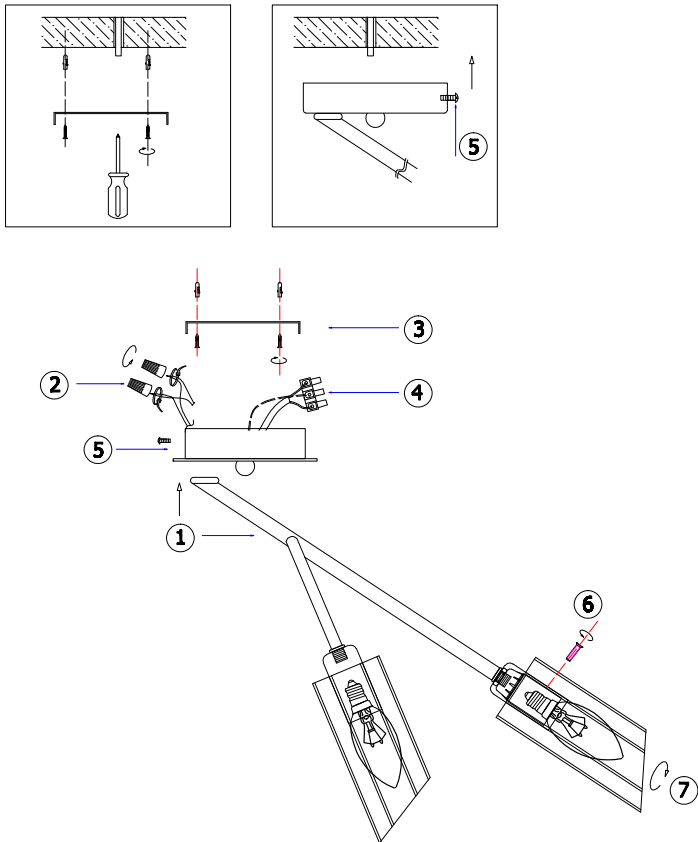

FREYA
TRADITION OF QUALITY

Instruction

FR5097CL-08CH

8 x E14 (40W)

Model: FR5097CL-08CH
Collection: Modern
Series: New Series 097

Ceiling Lamps