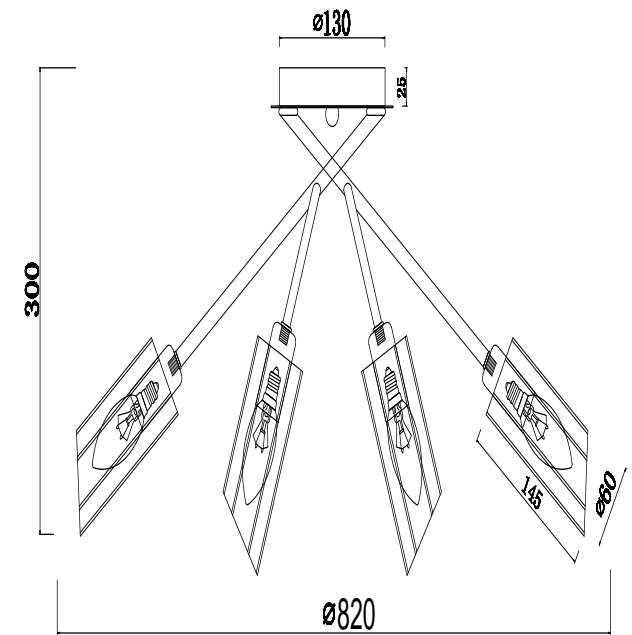

FREYA
TRADITION OF QUALITY

Instruction

FR5097CL-08CH

8 x E14 (40W)

Model: FR5097CL-08CH
Collection: Modern
Series: New Series 097

Ceiling Lamps