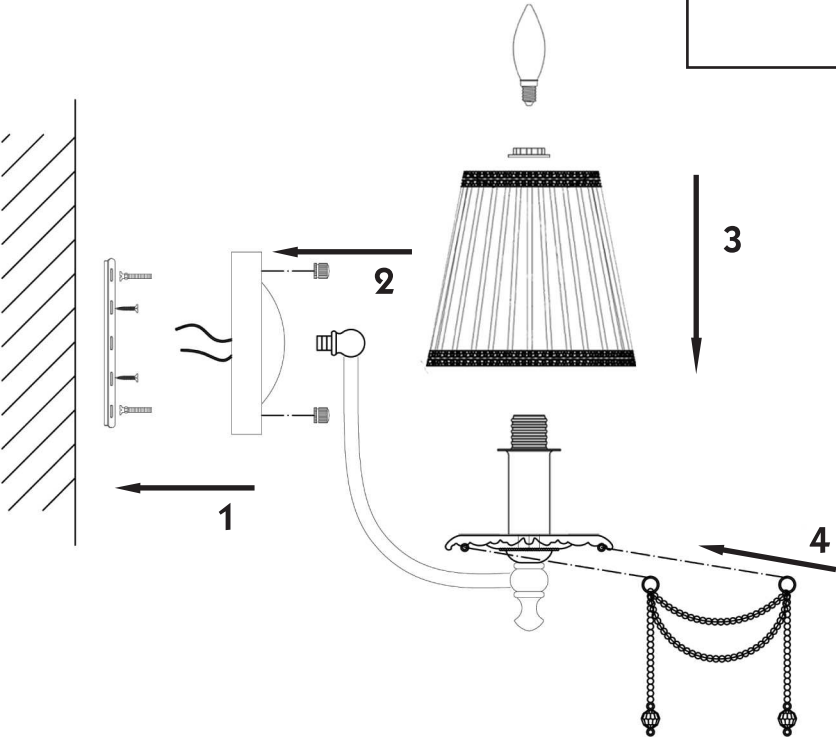

# Instruction

Collection: Elegant  
Series: Lolita  
Model: ARM305-01-W  
Wall-mounted

 – Wall-mounted

  
1 x E14 (40w)

**MAYTONI**  
DECORATIVE LIGHTING

[www.maytoni.de](http://www.maytoni.de)