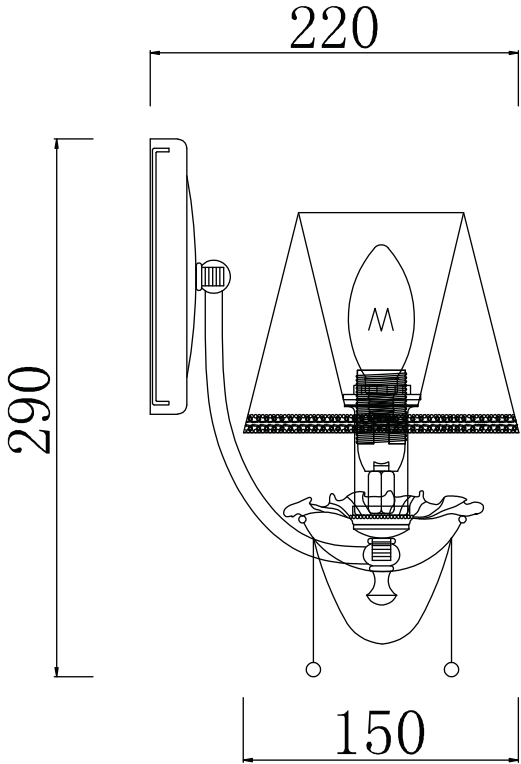

# Instruction

Collection: Elegant  
Series: Lolita  
Model: ARM305-01-W  
Wall-mounted

 – Wall-mounted

  
1 x E14 (40w)

**MAYTONI**  
DECORATIVE LIGHTING

[www.maytoni.de](http://www.maytoni.de)