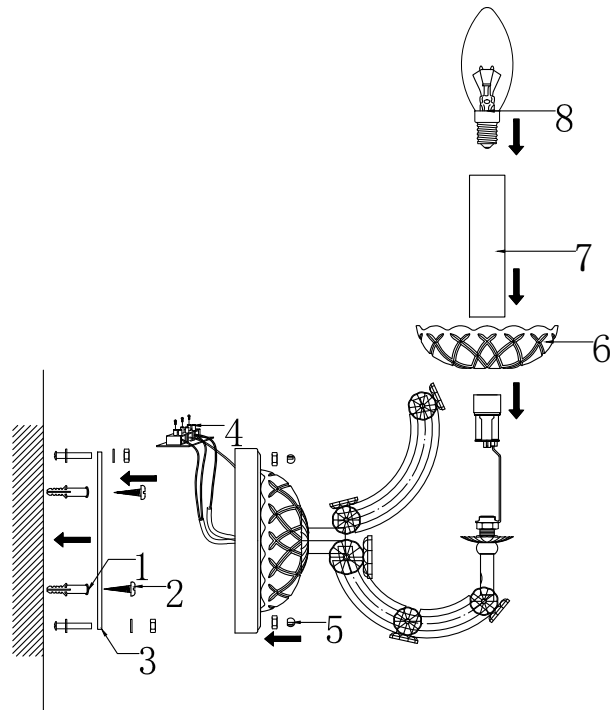

Instruction

DIA880-WL-02-G

- A=1
- B=2
- C=2
- D=1
- E=8

Gross Weight: 0 kg

Color: Gold

Net Weight: 0 kg

Material: Metal

Volume: 0 m³

Weight and Volume Margin of Error: ±10%

2 x E14 (40W)

Model: DIA880-WL-02-G

Collection: Royal Classic

Series: Erna

Wall Lamps