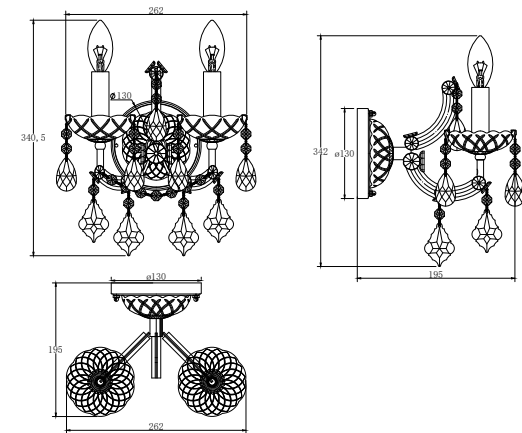

Instruction

DIA880-WL-02-G

- A=1
- B=2
- C=2
- D=1
- E=8

Gross Weight: 0 kg

Color: Gold

Net Weight: 0 kg

Material: Metal

Volume: 0 m³

Weight and Volume Margin of Error: ±10%

2 x E14 (40W)

Model: DIA880-WL-02-G

Collection: Royal Classic

Series: Erna

Wall Lamps