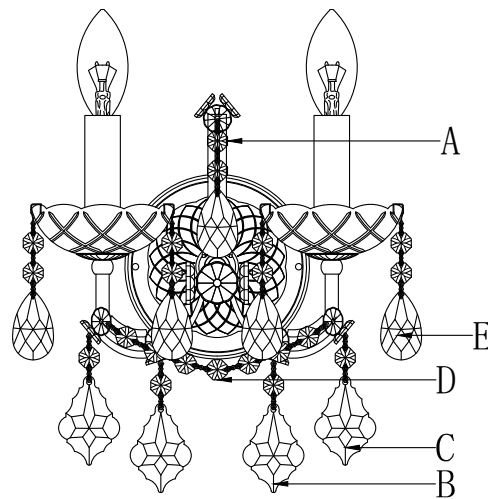

Instruction

DIA880-WL-02-G

- A=1
- B=2
- C=2
- D=1
- E=8

Gross Weight: 0 kg

Color: Gold

Net Weight: 0 kg

Material: Metal

Volume: 0 m³

Weight and Volume Margin of Error: ±10%

2 x E14 (40W)

Model: DIA880-WL-02-G

Collection: Royal Classic

Series: Erna

Wall Lamps