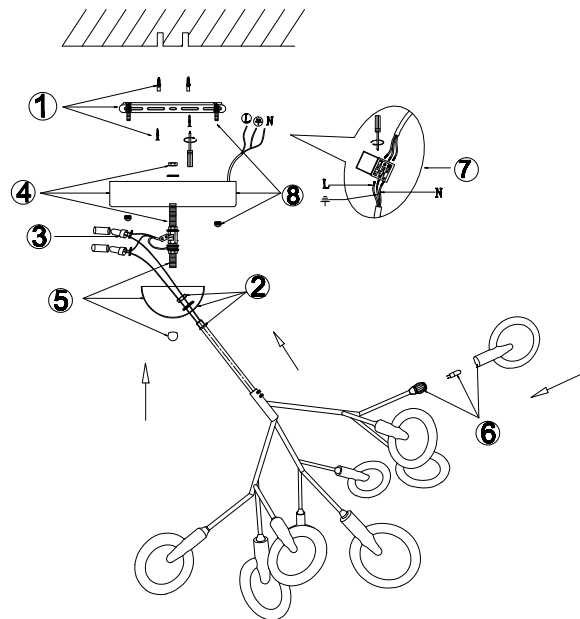

FREYA
TRADITION OF QUALITY

Instruction

FR5049CL-36W

36 x G4 (3W)

Model: FR5049CL-36W
Collection: Modern
Series: Florencia

Ceiling Lamps