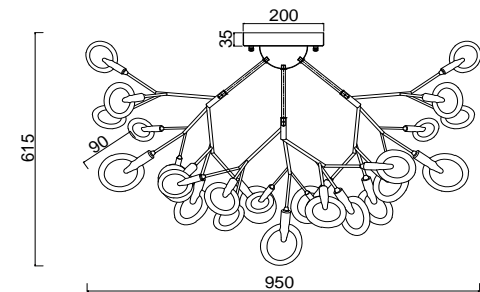

FREYA
TRADITION OF QUALITY

Instruction

FR5049CL-36W

36 x G4 (3W)

Model: FR5049CL-36W
Collection: Modern
Series: Florencia

Ceiling Lamps