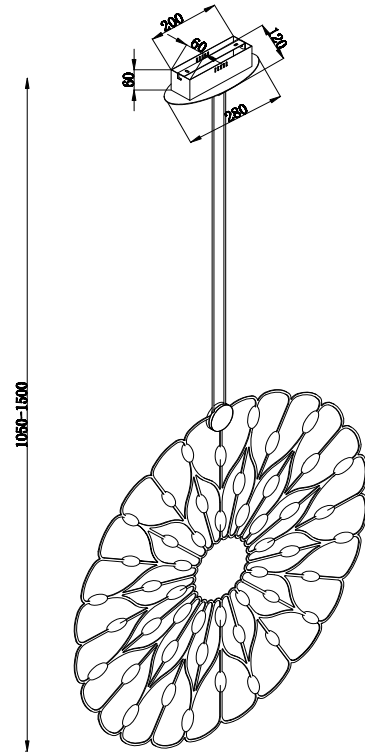

# Instruction

MOD037PL-L48B

MAX 48W  
3200 Lumen

Model: MOD037PL-L48B  
Collection: Modern  
Series: Volare

Ceiling Lamps