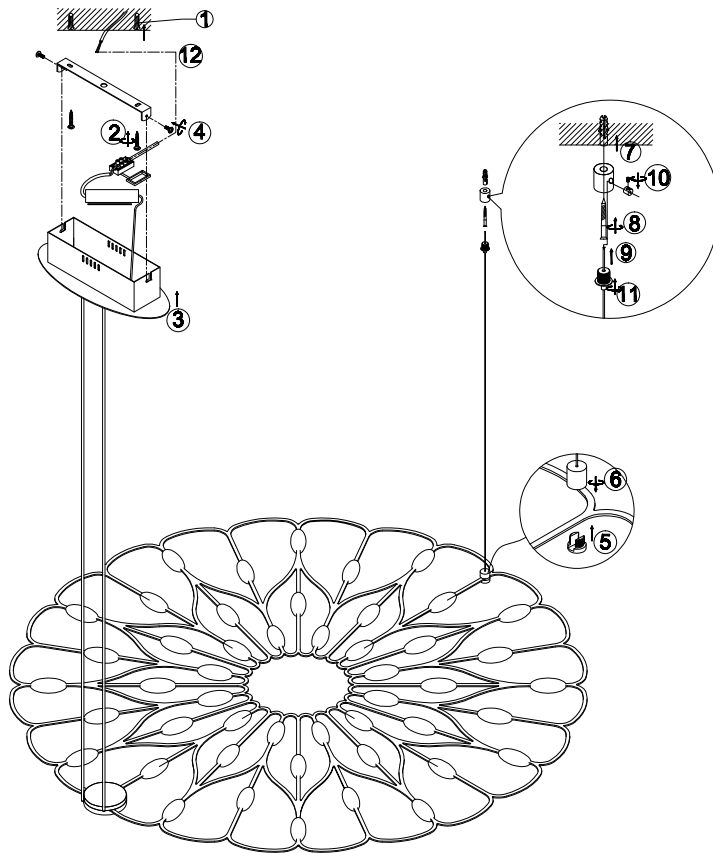

# Instruction

MOD037PL-L48B

MAX 48W  
3200 Lumen

Model: MOD037PL-L48B  
Collection: Modern  
Series: Volare

Ceiling Lamps