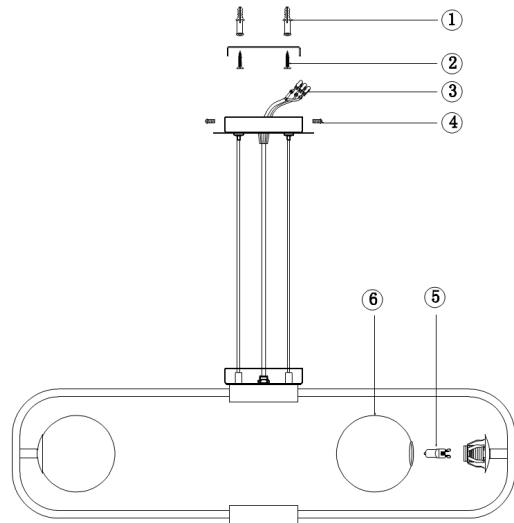

Instruction

Collection: MODERN
Series: AVOLA
Model: MOD431-PL-06-WS
Ceiling

- Ceiling

6 x G9 (40W)

MAYTONI
DECORATIVE LIGHTING

www.maytoni.de