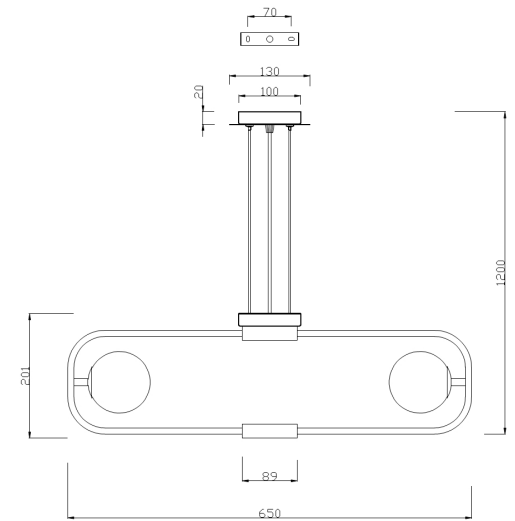

Instruction

Collection: MODERN
Series: AVOLA
Model: MOD431-PL-06-WS
Ceiling

- Ceiling

6 x G9 (40W)

MAYTONI
DECORATIVE LIGHTING

www.maytoni.de