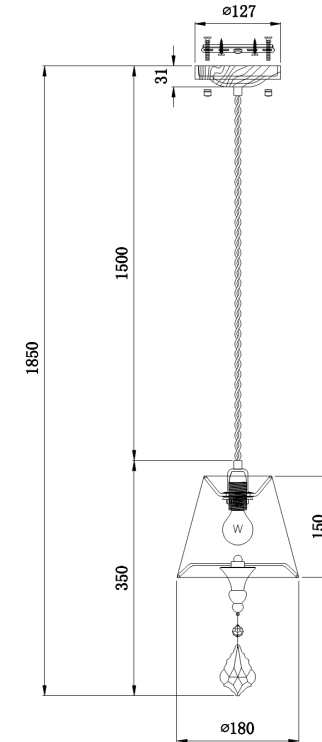

Instruction

Collection: ELEGANT
Series: LANA
Model: ARM143-11-BG
Ceiling

- Ceiling

1 x E14 (40W)

MAYTONI
DECORATIVE LIGHTING

www.maytoni.de