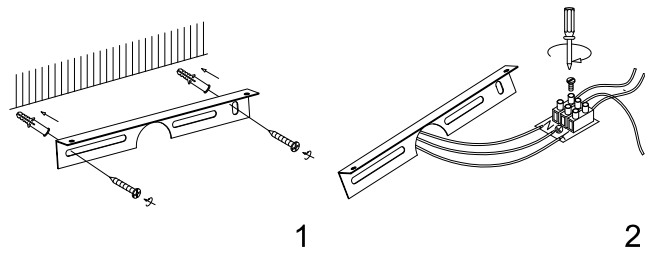

# Instruction

MIR005WL-L16B

MAX 16W  
1200 Lumen

Model: MIR005WL-L16B  
Collection: Mirror  
Series: Gleam

Wall Lamps