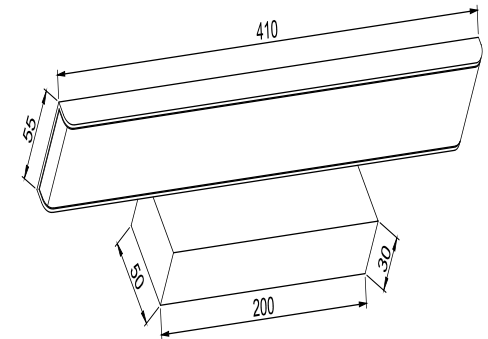

# Instruction

MIR005WL-L16B

MAX 16W  
1200 Lumen

Model: MIR005WL-L16B  
Collection: Mirror  
Series: Gleam

Wall Lamps