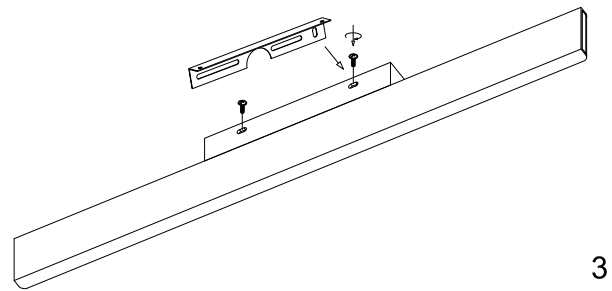

# Instruction

MIR005WL-L16B

MAX 16W  
1200 Lumen

Model: MIR005WL-L16B  
Collection: Mirror  
Series: Gleam

Wall Lamps