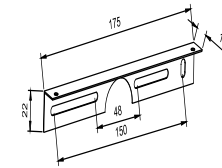

# Instruction

MIR005WL-L16B

MAX 16W  
1200 Lumen

Model: MIR005WL-L16B  
Collection: Mirror  
Series: Gleam

Wall Lamps