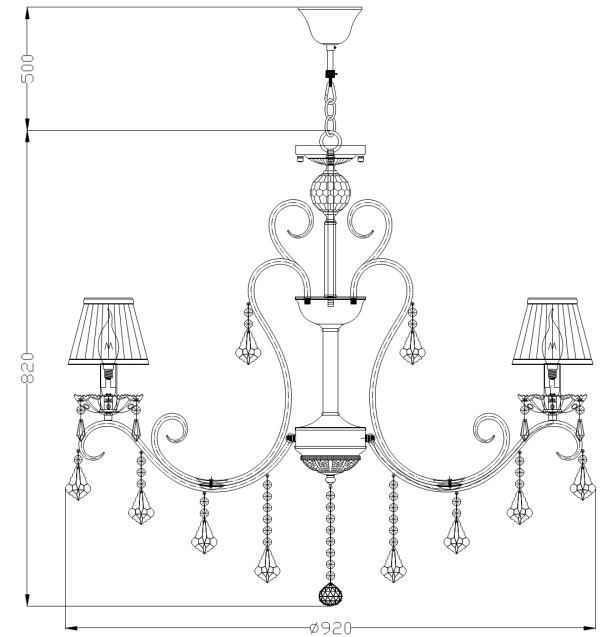

Instruction

Collection: ELEGANT
Series: TRIUMPH
Model: ARM288-10-G
Ceiling

- Ceiling

10 x E14 (40W)

MAYTONI
DECORATIVE LIGHTING

www.maytoni.de