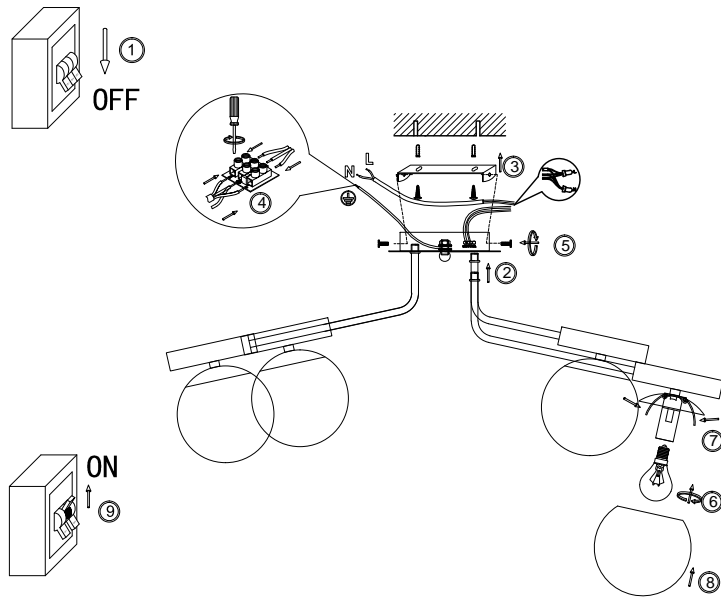

FREYA
TRADITION OF QUALITY

Instruction

FR5011CL-08B

8 x E14 (40W)

Model: FR5011CL-08B
Series: Paolina

Ceiling Lamps