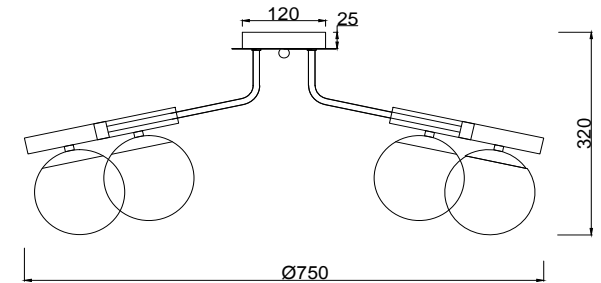

FREYA
TRADITION OF QUALITY

Instruction

FR5011CL-08B

8 x E14 (40W)

Model: FR5011CL-08B
Series: Paolina

Ceiling Lamps