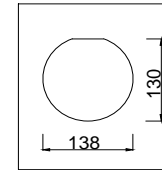

FREYA
TRADITION OF QUALITY

Instruction

FR5011CL-08B

8 x E14 (40W)

Model: FR5011CL-08B
Series: Paolina

Ceiling Lamps