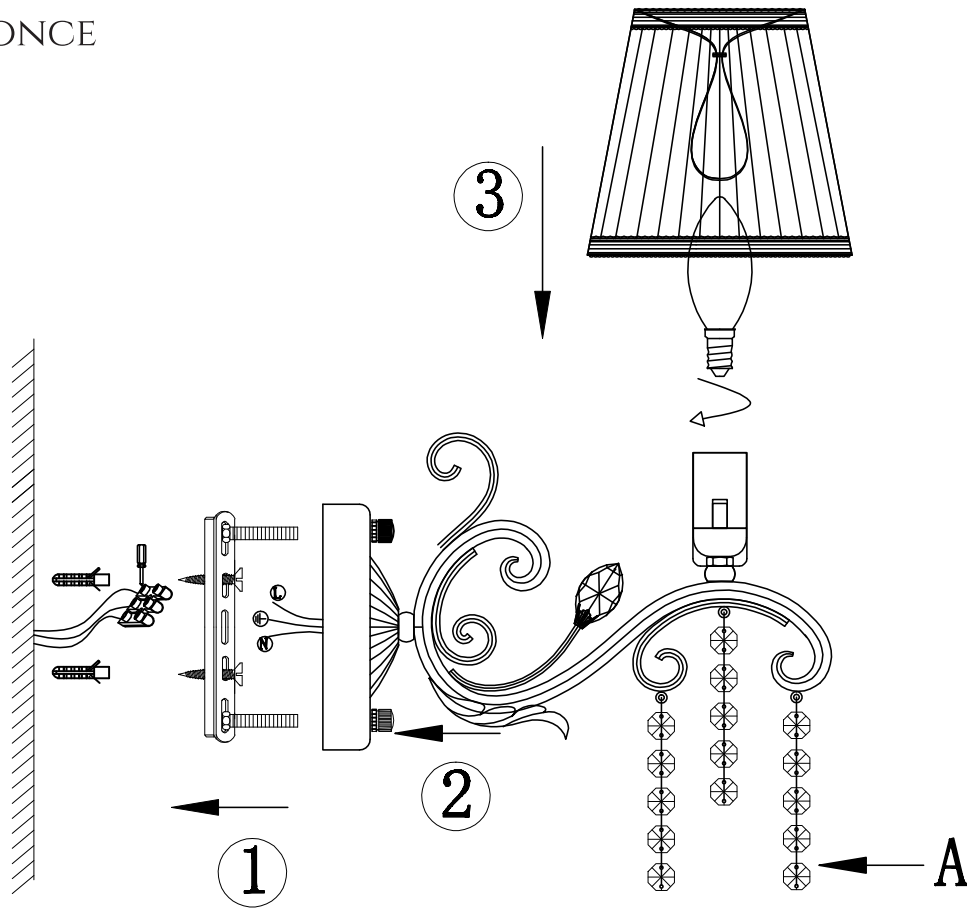

FREYA
TRADITION OF QUALITY

INSTRUCTION

MODEL: FR2613-WL-01-W
SCONCE

A=3

1 X E14 (40W)

FREYA-LIGHT.COM