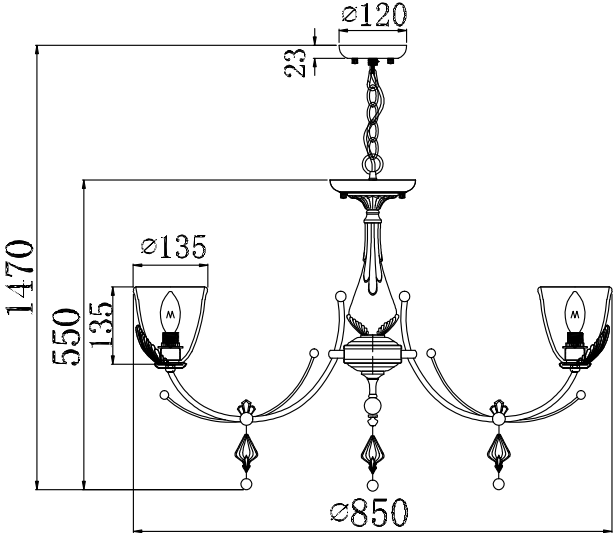

# Instruction

Collection: Royal Classic  
 Series: Basil  
 Model: RC146-PL-08-R  
 Pendant Lamps

A=8  
 B=24  
 C=1

 - Pendant Lamps

  
 8 x E14 (60w)

**MAYTONI**  
 DECORATIVE LIGHTING

[www.maytoni.de](http://www.maytoni.de)