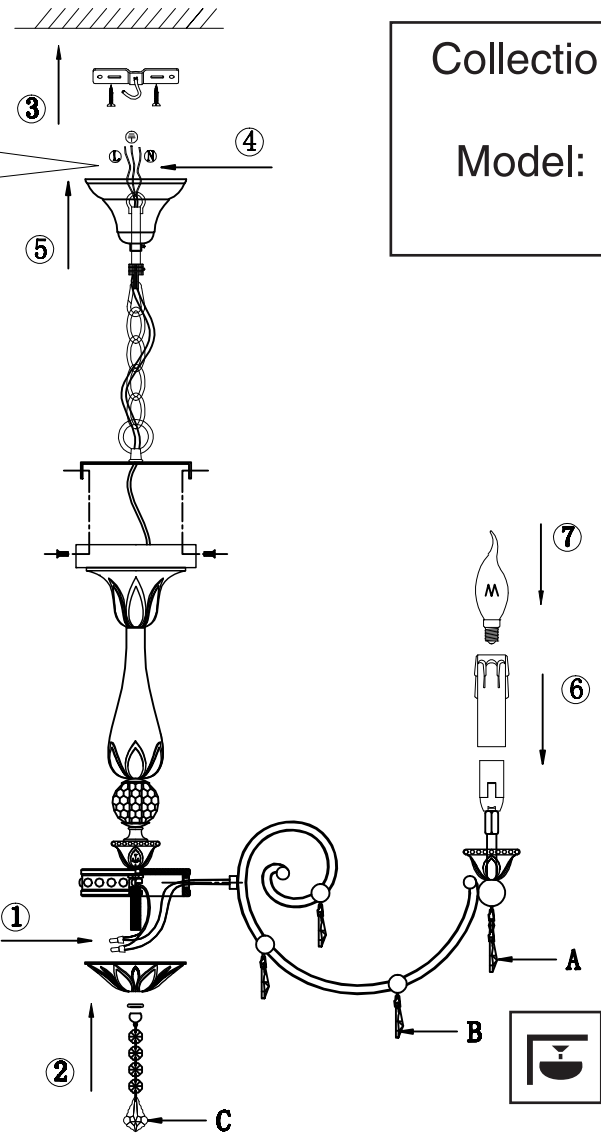

# Instruction

Collection: Royal Classic  
 Series: Basil  
 Model: RC146-PL-08-R  
 Pendant Lamps

A=8  
 B=24  
 C=1

 - Pendant Lamps

  
 8 x E14 (60w)

**MAYTONI**  
 DECORATIVE LIGHTING

[www.maytoni.de](http://www.maytoni.de)